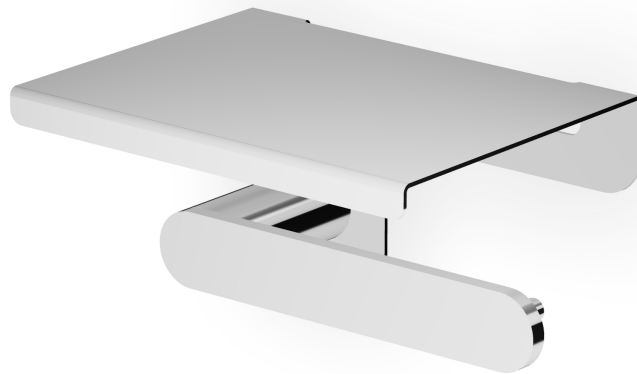

ISY22

ZAF134

Porta rotolo. / Toilet-paper holder.

Porta rotolo con mensola.

Toilet-paper holder, with shelf.

ISY22

ZAF134

Finiture / Finishes