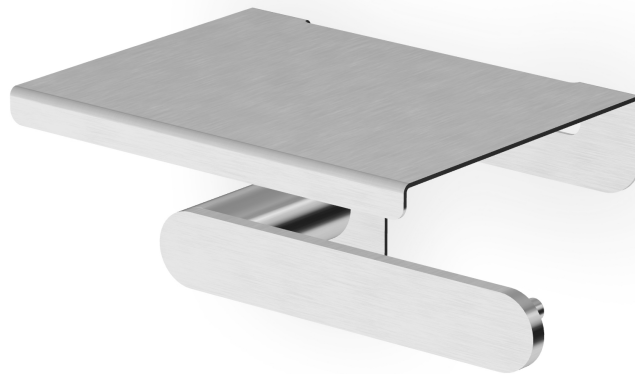

## ISY22

ZAF134.X

Porta rotolo. / Toilet-paper holder.

Porta rotolo con mensola, in acciaio inox AISI 316L.

Toilet-paper holder in AISI 316L stainless steel, with shelf.

## ISY22

ZAF134.X

Finiture / Finishes

**X**

Acciaio inox spazzolato /  
Brushed stainless steel

**XP21**

Brushed PVD chocolate /  
Brushed PVD chocolate

**XP31**