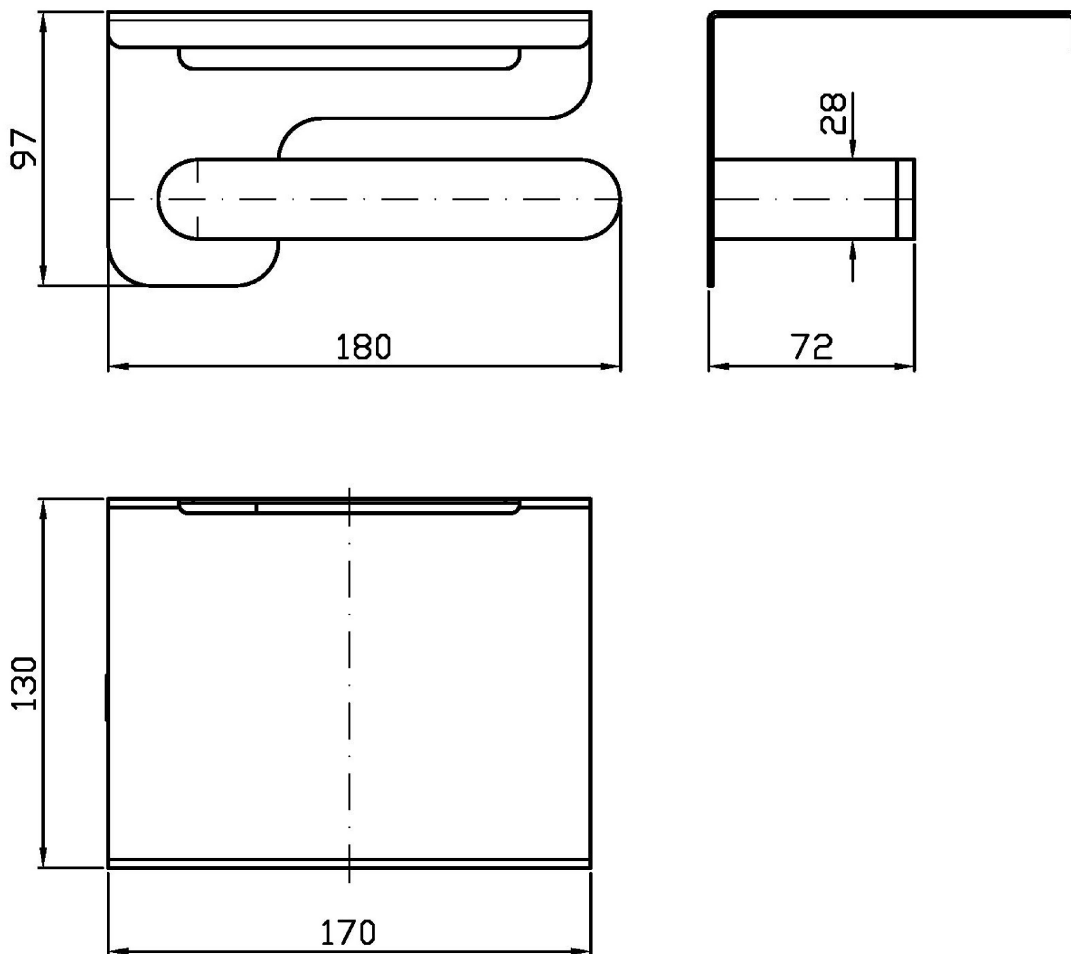

## ISY22

ZAF134.X

Disegno Complessivo / Overall Drawing

## ISY22

**ZAF134.X****Pesi e Misure / Weights and Sizes**

Peso ( Kg ) Weight ( lb )	0,40 ( Kg )	0,88 ( lb )
Volume test ( dc3 ) - ( in3 )	4,42 ( dc3 )	269,48 ( in3 )
h ( mm ) - ( in )	120,00 ( mm )	4,72 ( in )
L1 ( mm ) - ( in )	160,00 ( mm )	6,30 ( in )
L2 ( mm ) - ( in )	230,00 ( mm )	9,06 ( in )