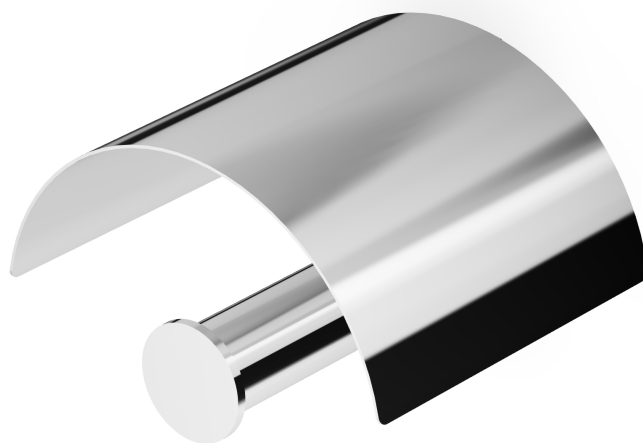

ISY22

ZAF131

Porta rotolo con coperchio. / Toilet paper holder with cover.

Porta rotolo con coperchio.

Toilet paper holder with cover.

Finiture / Finishes

 C0 Cromo / Chrome	 C3 Nickel Spazzolato / Brushed Nickel	 C8 Nickel Lucido / Polished Nickel	 C50 Metal Black / Metal Black	 C51 Metal Black spazzolato / Brushed Metal Black	 N6 Nero opaco / Matt black	 L5 Blu mediterraneo / Mediterranean blu
 P21 PVD brushed chocolate / PVD brushed chocolate	 P31 Brushed PVD British gold / Brushed PVD British gold	 P41 PVD Oro Spazzolato / PVD Brushed Gold	 P81 Brushed total black PVD / Brushed total black PVD	 P91 Brushed PVD Copper / Brushed PVD Copper		

ISY22

ZAF131

Disegno Complessivo / Overall Drawing

Note / Notes

ISY22

ZAF131

Pesi e Misure / Weights and Sizes

Peso (Kg) Weight (lb)	0,42 (Kg)	0,93 (lb)
Volume test (dc3) - (in3)	1,60 (dc3)	97,64 (in3)
h (mm) - (in)	75,00 (mm)	2,95 (in)
L1 (mm) - (in)	125,00 (mm)	4,92 (in)
L2 (mm) - (in)	170,00 (mm)	6,69 (in)