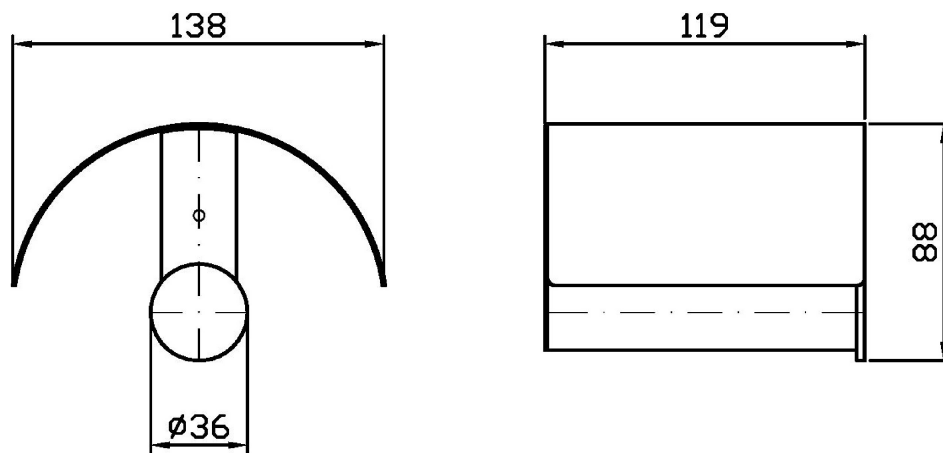

ISY22

ZAF131

Porta rotolo con coperchio. / Toilet paper holder with cover.

Porta rotolo con coperchio.

Toilet paper holder with cover.

Finiture / Finishes

 C0 Cromo / Chrome	 C3 Nickel Spazzolato / Brushed Nickel	 C8 Nickel Lucido / Polished Nickel	 C50 Metal Black / Metal Black	 C51 Metal Black spazzolato / Brushed Metal Black	 N6 Nero opaco / Matt black	 L5 Blu mediterraneo / Mediterranean blu
 P21 PVD brushed chocolate / PVD brushed chocolate	 P31 Brushed PVD British gold / Brushed PVD British gold	 P41 PVD Oro Spazzolato / PVD Brushed Gold	 P81 Brushed total black PVD / Brushed total black PVD	 P91 Brushed PVD Copper / Brushed PVD Copper		

ISY22

ZAF131

Disegno Complessivo / Overall Drawing

Note / Notes

ISY22

ZAF131

Pesi e Misure / Weights and Sizes

Peso (Kg) Weight (lb)	0,42 (Kg)	0,93 (lb)
Volume test (dc3) - (in3)	1,60 (dc3)	97,64 (in3)
h (mm) - (in)	75,00 (mm)	2,95 (in)
L1 (mm) - (in)	125,00 (mm)	4,92 (in)
L2 (mm) - (in)	170,00 (mm)	6,69 (in)