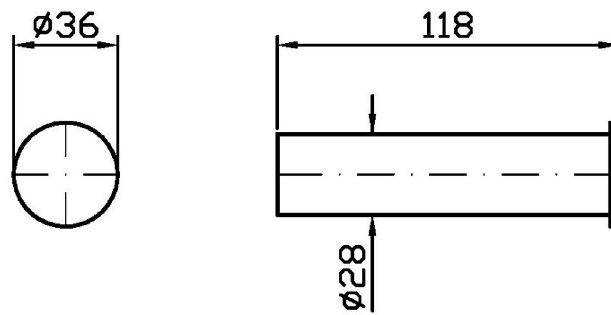

ISY22

ZAF130

Porta rotolo. / Toilet paper holder.

Porta rotolo.

Toilet paper holder.

Finiture / Finishes

 Croma / Chrome	 C3 Nickel Spazzolato / Brushed Nickel	 C8 Nickel Lucido / Polished Nickel	 C50 Metal Black / Metal Black	 C51 Metal Black spazzolato / Brushed Metal Black	 N6 Nero opaco / Matt black	 L5 Blu mediterraneo / Mediterranean blu
 P21 PVD brushed chocolate / PVD brushed chocolate	 P31 Brushed PVD British gold / Brushed PVD British gold	 P41 PVD Oro Spazzolato / PVD Brushed Gold	 P81 Brushed total black PVD / Brushed total black PVD	 P91 Brushed PVD Copper / Brushed PVD Copper		

ISY22

ZAF130

Disegno Complessivo / Overall Drawing

Note / Notes

ISY22

ZAF130**Pesi e Misure / Weights and Sizes**

Peso (Kg) Weight (lb)	0,24 (Kg)	0,53 (lb)
Volume test (dc3) - (in3)	1,12 (dc3)	68,35 (in3)
h (mm) - (in)	73,00 (mm)	2,87 (in)
L1 (mm) - (in)	127,00 (mm)	5,00 (in)
L2 (mm) - (in)	130,00 (mm)	5,12 (in)