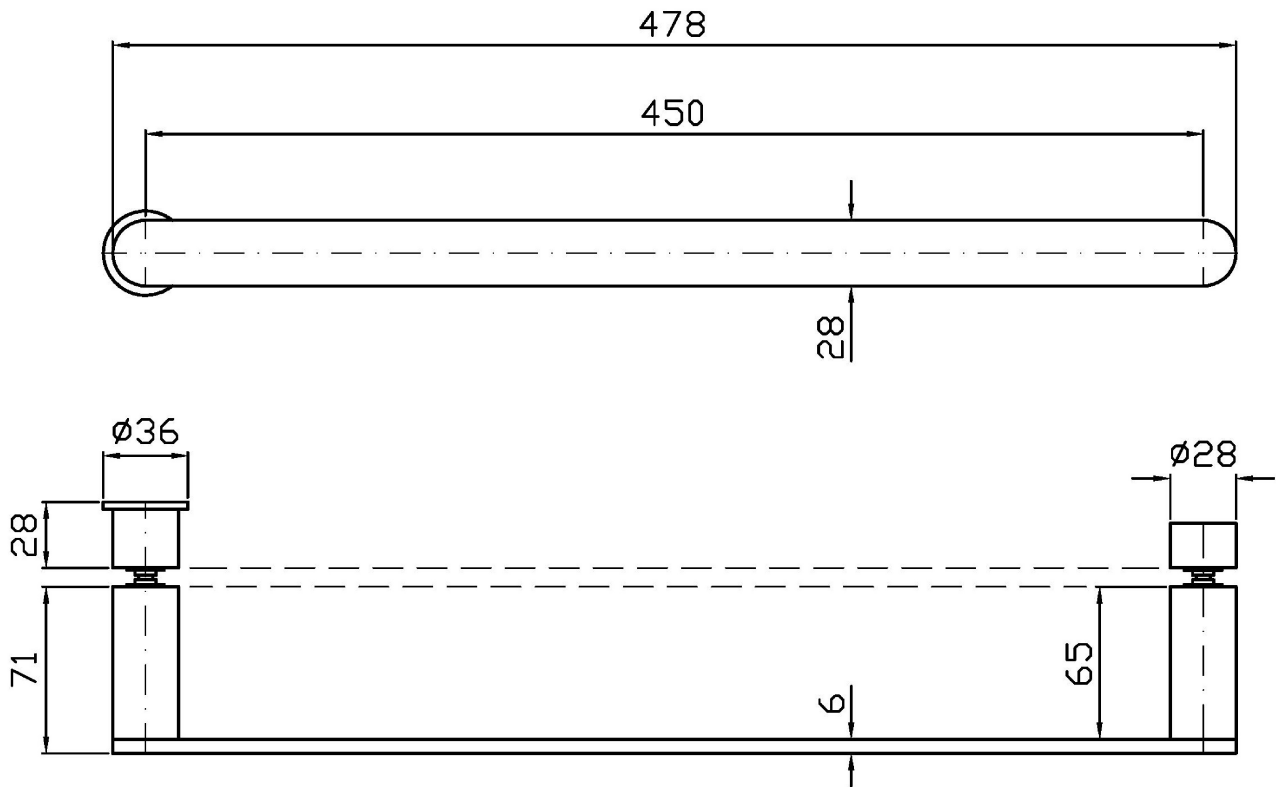

## ISY22

ZAF126.X

Maniglia con pomello per box doccia / Handle for shower box with internal knob

Maniglia per box doccia in acciaio inox AISI 316L, con pomello interno, per porta in cristallo. Lunghezza 45 cm.

Handle in AISI 316L stainless steel, for crystal shower box door with internal door knob. Length 45 cm.

## ISY22

ZAF126.X

Pesi e Misure / Weights and Sizes

Peso ( Kg ) Weight ( lb )	1,10 ( Kg )	2,43 ( lb )
Volume test ( dc3 ) - ( in3 )	3,61 ( dc3 )	220,30 ( in3 )
h ( mm ) - ( in )	55,00 ( mm )	2,17 ( in )
L1 ( mm ) - ( in )	100,00 ( mm )	3,94 ( in )
L2 ( mm ) - ( in )	655,00 ( mm )	25,79 ( in )