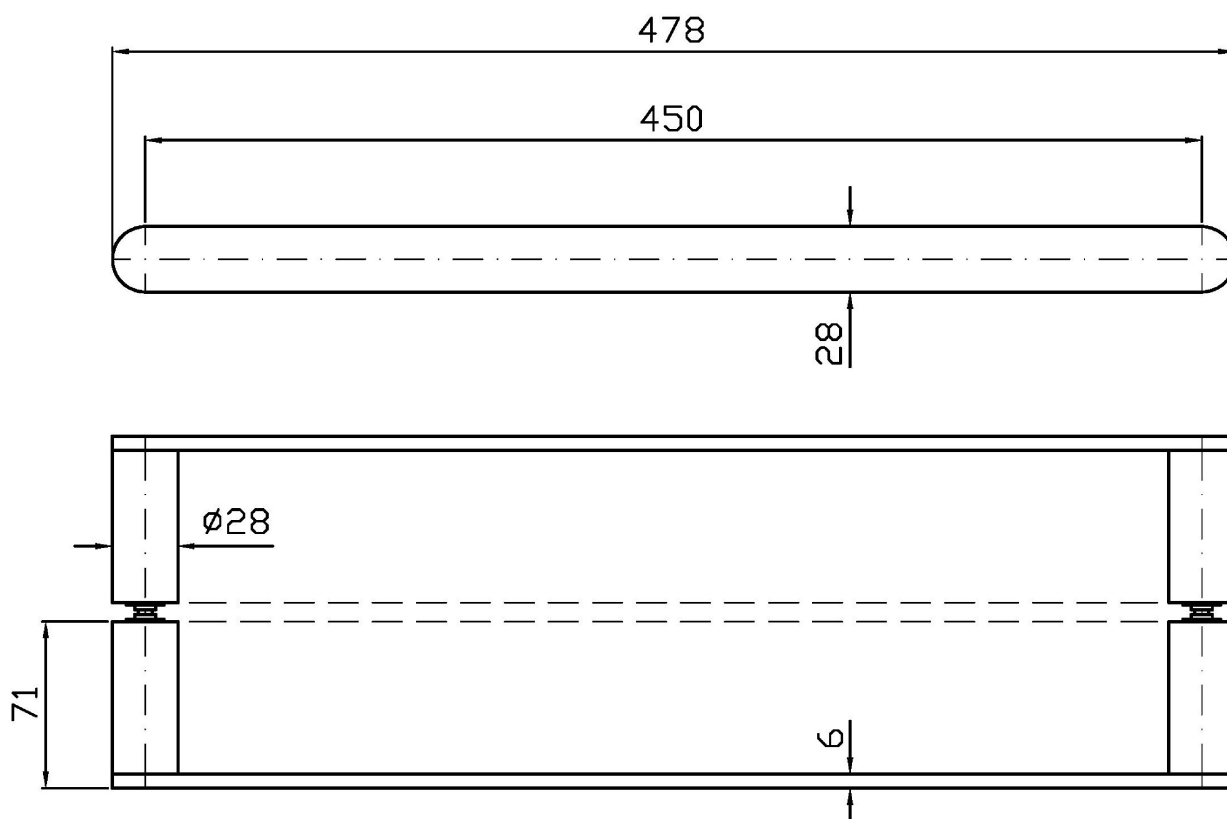

ISY22

ZAF125

Disegno Complessivo / Overall Drawing