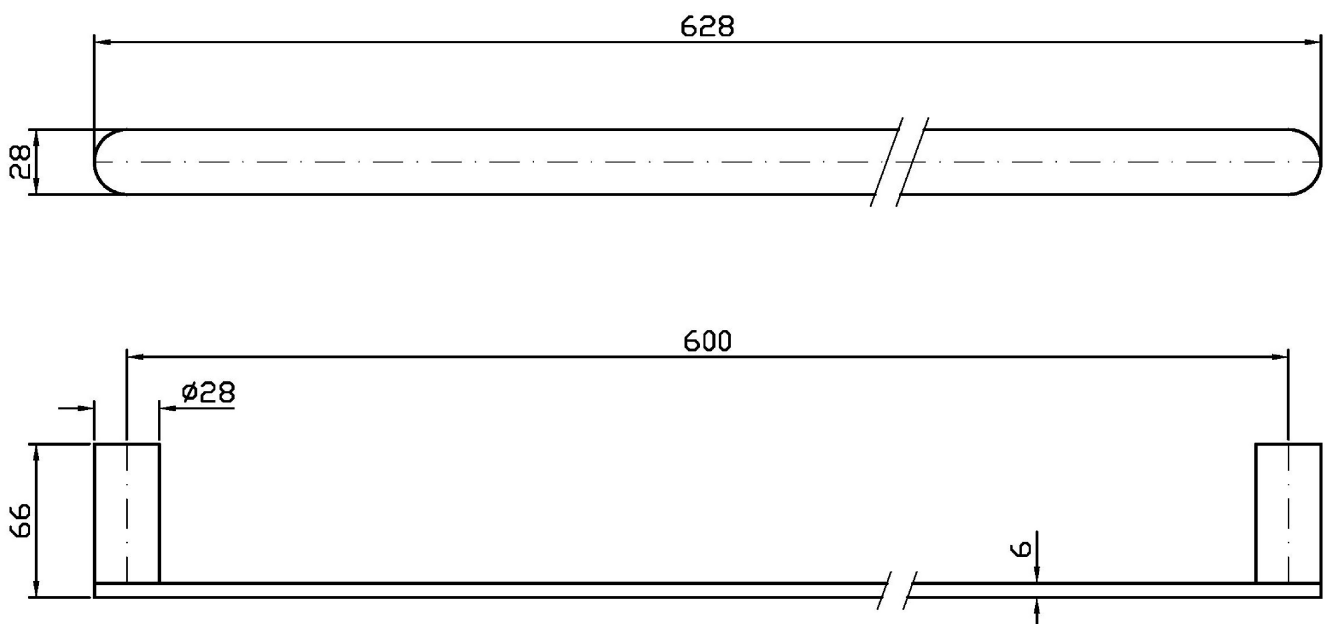

Marchio / Brand ZUCCHETTI

Classe / Class ACC

ISY22

ZAF122

Porta salviette. / Towel holder.

Porta salviette, lunghezza 60 cm.

Towel holder, length 60 cm.

Finiture / Finishes

ISY22

ZAF122

Disegno Complessivo / Overall Drawing

Note / Notes

ISY22

ZAF122

Pesi e Misure / Weights and Sizes

Peso (Kg) Weight (lb)	1,20 (Kg)	2,65 (lb)
Volume test (dc3) - (in3)	3,61 (dc3)	220,30 (in3)
h (mm) - (in)	55,00 (mm)	2,17 (in)
L1 (mm) - (in)	100,00 (mm)	3,94 (in)
L2 (mm) - (in)	655,00 (mm)	25,79 (in)