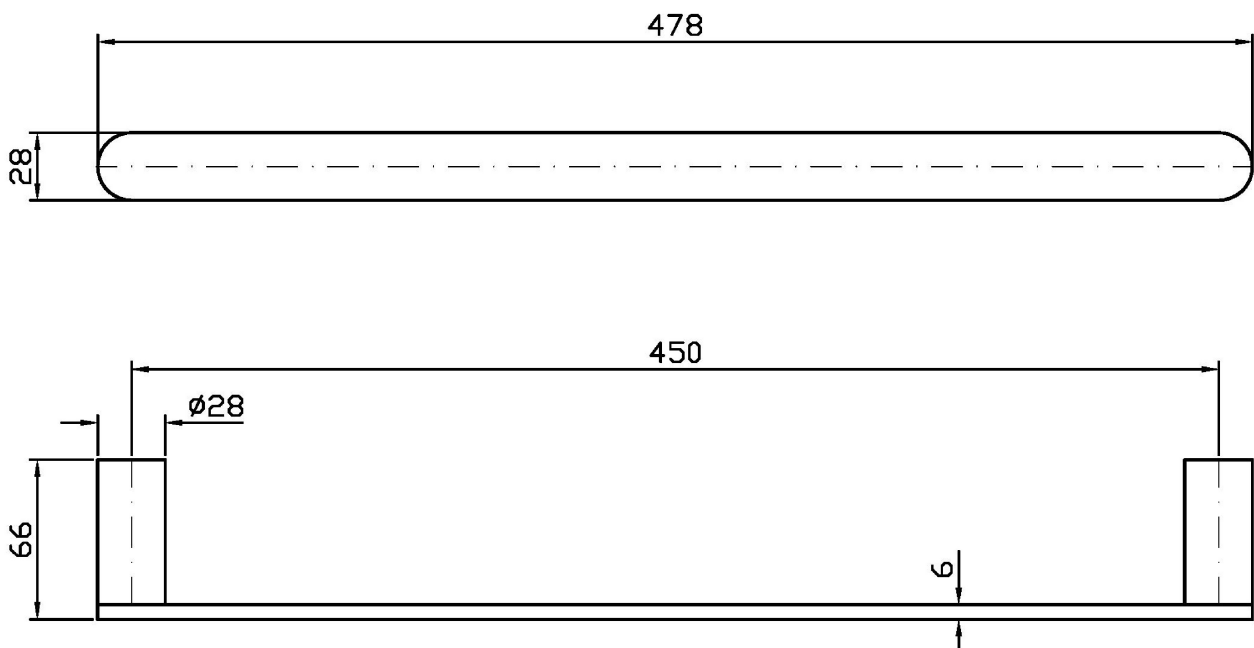

Marchio / Brand ZUCCHETTI

Classe / Class ACC

ISY22

ZAF121

Porta salviette. / Towel holder.

Porta salviette, lunghezza 45 cm.

Towel holder, length 45 cm.

Finiture / Finishes

 C3	 C8	 C50	 C51	 N6	 L5
 P21	 P31	 P41	 P81	 P91	

ISY22

ZAF121

Disegno Complessivo / Overall Drawing

Note / Notes

ISY22

ZAF121

Pesi e Misure / Weights and Sizes

Peso (Kg) Weight (lb)	1,00 (Kg)	2,20 (lb)
Volume test (dc3) - (in3)	3,61 (dc3)	220,30 (in3)
h (mm) - (in)	55,00 (mm)	2,17 (in)
L1 (mm) - (in)	100,00 (mm)	3,94 (in)
L2 (mm) - (in)	655,00 (mm)	25,79 (in)