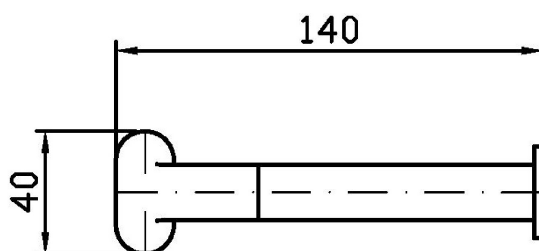

MEDAMEDA

ZAD930

Disegno Complessivo / Overall Drawing

Note / Notes