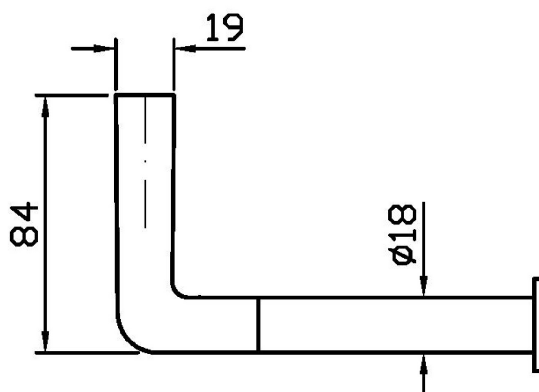

MEDAMEDA

ZAD930

Disegno Complessivo / Overall Drawing

Note / Notes