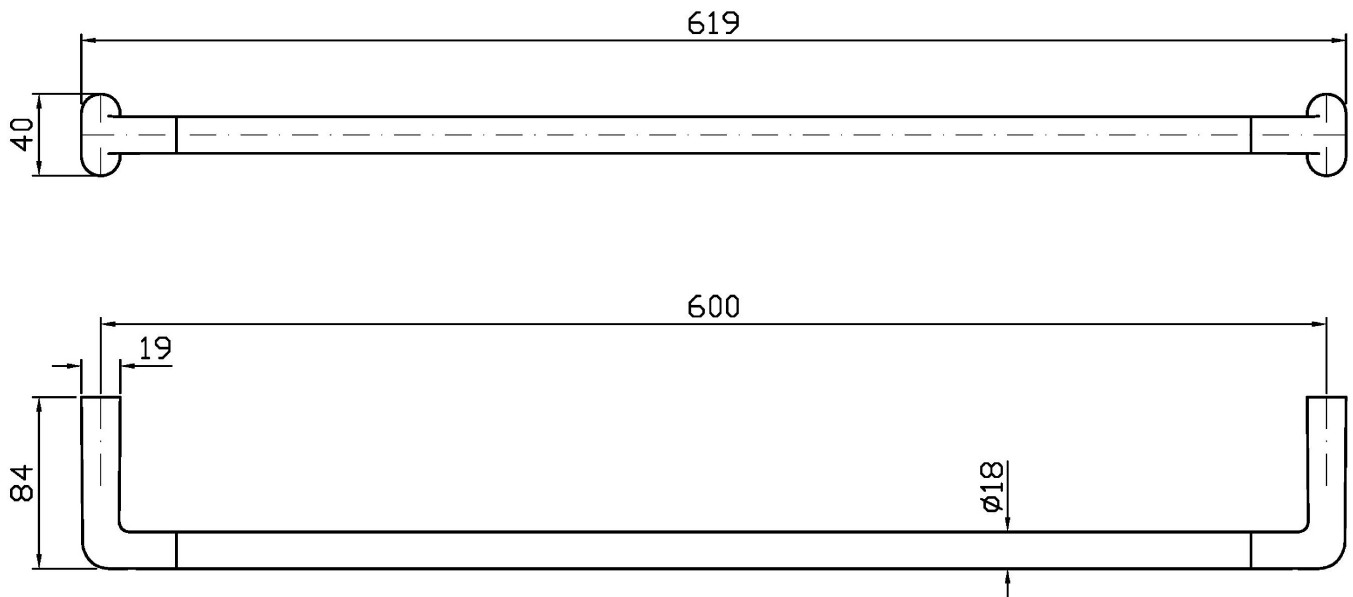

MEDAMEDA

ZAD922

Porta salviette. / Towel holder.

Porta salviette L. 600 mm.

Towel holder length 600 mm.

Finiture / Finishes

 Croma / Chrome	 C3 Nickel Spazzolato / Brushed Nickel	 C8 Nickel Lucido / Polished Nickel	 C40 Oro / Gold	 C41 Oro spazzolato / Brushed Gold	 C50 Metal Black / Metal Black	 C51 Metal Black spazzolato / Brushed Metal Black
 N1 Nero Opaco Goffrato / Embossed Matt Black	 P31 Brushed PVD British gold / Brushed PVD British gold	 P81 Brushed total black PVD / Brushed total black PVD				

MEDAMEDA

ZAD922

Disegno Complessivo / Overall Drawing

Note / Notes

MEDAMEDA

ZAD922 Pesì e Misure / Weights and Sizes

Peso (Kg) Weight (lb)	1,31 (Kg)	2,89 (lb)
Volume test (dc3) - (in3)	3,60 (dc3)	219,69 (in3)
h (mm) - (in)	55,00 (mm)	2,17 (in)
L1 (mm) - (in)	100,00 (mm)	3,94 (in)
L2 (mm) - (in)	655,00 (mm)	25,79 (in)