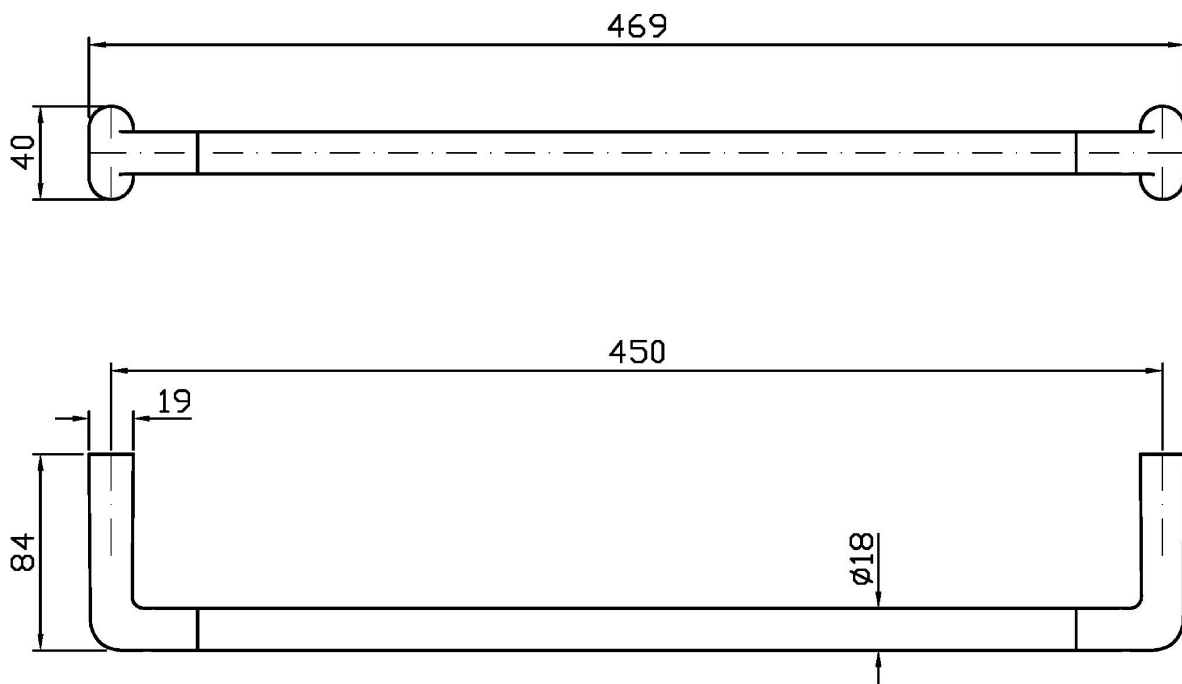

MEDAMEDA

ZAD921

Disegno Complessivo / Overall Drawing

Note / Notes