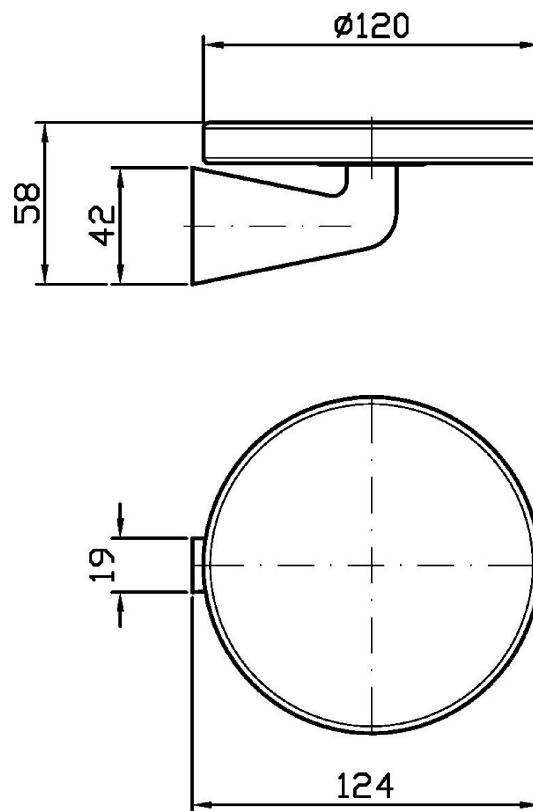

MEDAMEDA

ZAD910

Porta sapone a muro. / Wall soap dish.

Porta sapone a muro con piattino in ceramica bianca opaca.

Matt white ceramic wall soap dish.

Finiture / Finishes

 Croma / Chrome	 C3 Nickel Spazzolato / Brushed Nickel	 C8 Nickel Lucido / Polished Nickel	 C40 Oro / Gold	 C41 Oro spazzolato / Brushed Gold	 C50 Metal Black / Metal Black	 C51 Metal Black spazzolato / Brushed Metal Black
 N1 Nero Opaco Goffrato / Embossed Matt Black	 P31 Brushed PVD British gold / Brushed PVD British gold	 P81 Brushed total black PVD / Brushed total black PVD				

MEDAMEDA

ZAD910

Disegno Complessivo / Overall Drawing

Note / Notes

MEDAMEDA

ZAD910 Pesì e Misure / Weights and Sizes

Peso (Kg) Weight (lb)	0,68 (Kg)	1,50 (lb)
Volume test (dc3) - (in3)	3,32 (dc3)	202,60 (in3)
h (mm) - (in)	93,00 (mm)	3,66 (in)
L1 (mm) - (in)	162,00 (mm)	6,38 (in)
L2 (mm) - (in)	220,00 (mm)	8,66 (in)