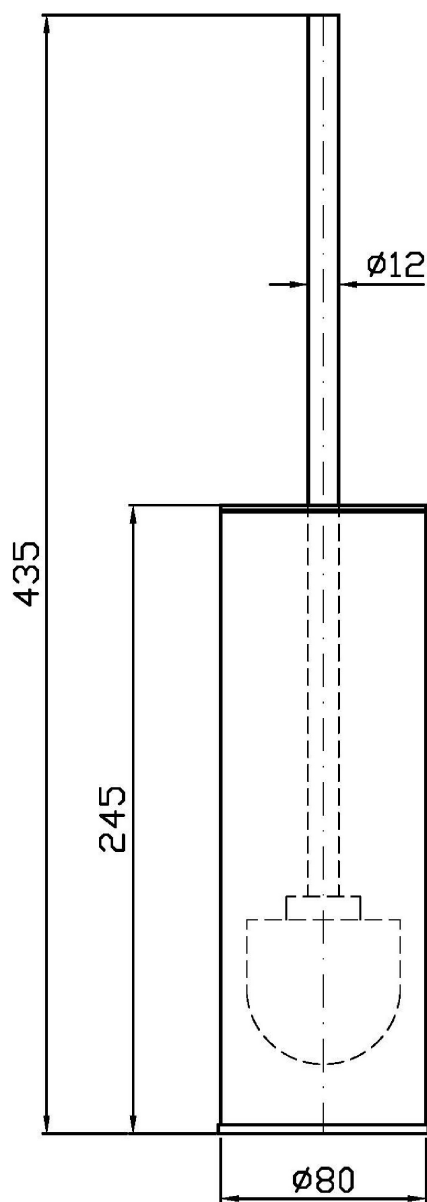

HELM

ZAD855.X

Porta scopino. / WC brush set, free-standing.

Porta scopino in acciaio inox.

Stainless steel WC brush set, free-standing.

Finiture / Finishes

 X	 XP21	 XP31	 XP41	 XP81	 XP91
Acciaio inox spazzolato / Brushed stainless steel	Brushed PVD chocolate / Brushed PVD chocolate	Brushed PVD British gold / Brushed PVD British gold	Brushed PVD gold / Brushed PVD gold	PVD Brushed Total Black / PVD Brushed Total Black	Brushed PVD copper / Brushed PVD copper

HELM

ZAD855.X

Disegno Complessivo / Overall Drawing

HELM

ZAD855.X**Pesi e Misure / Weights and Sizes**

Peso (Kg) Weight (lb)	0,98 (Kg)	2,16 (lb)
Volume test (dc3) - (in3)	5,18 (dc3)	316,10 (in3)
h (mm) - (in)	105,00 (mm)	4,13 (in)
L1 (mm) - (in)	105,00 (mm)	4,13 (in)
L2 (mm) - (in)	470,00 (mm)	18,50 (in)