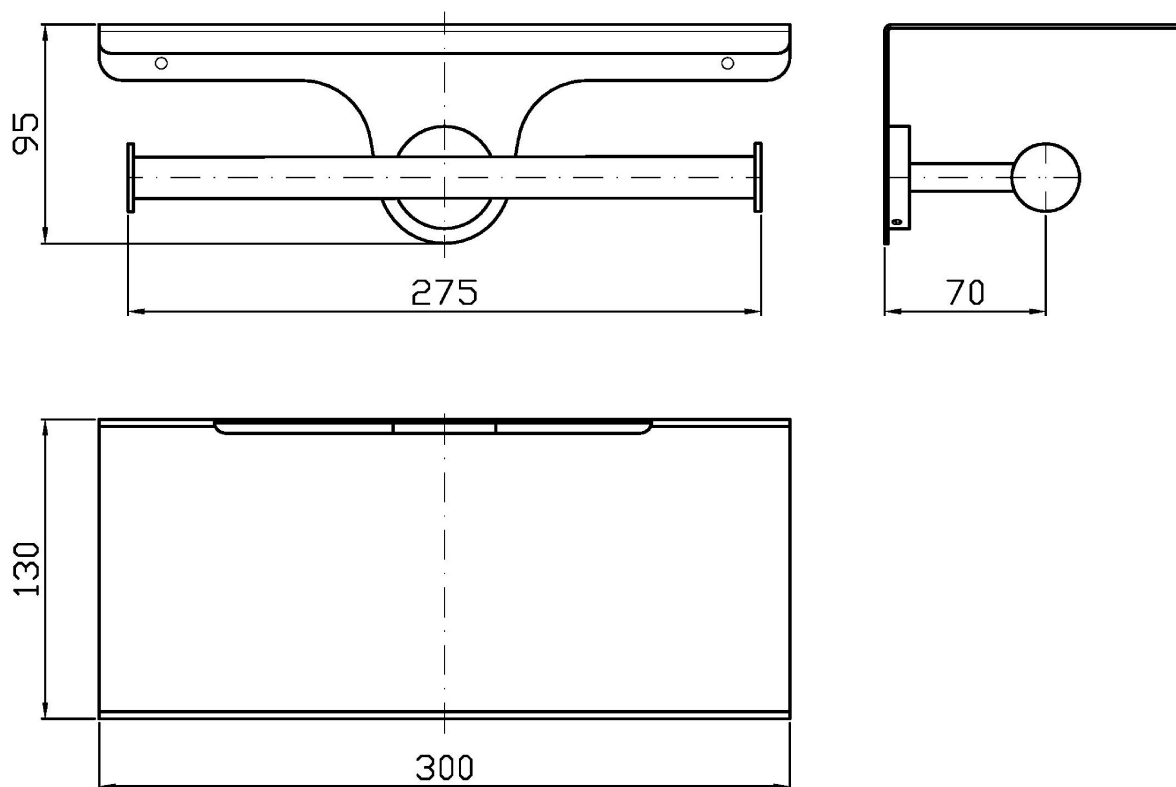

## HELM

ZAD833.X

Porta rotolo doppio. / Double toilet paper holder.

Porta rotolo doppio in acciaio inox, con mensola.

Stainless steel double toilet paper holder with shelf.

## HELM

**ZAD833.X****Pesi e Misure / Weights and Sizes**

Peso ( Kg ) Weight ( lb )	0,70 ( Kg )	1,54 ( lb )
Volume test ( dc3 ) - ( in3 )	7,50 ( dc3 )	457,68 ( in3 )
h ( mm ) - ( in )	90,00 ( mm )	3,54 ( in )
L1 ( mm ) - ( in )	250,00 ( mm )	9,84 ( in )
L2 ( mm ) - ( in )	333,00 ( mm )	13,11 ( in )