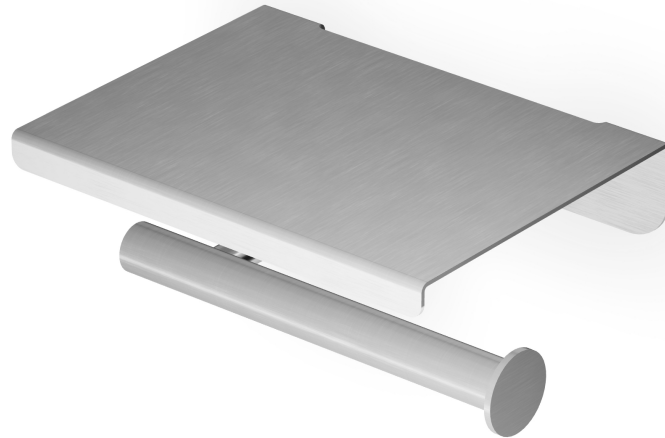

HELM

ZAD832.X

Porta rotolo. / Toilet paper holder.

Porta rotolo in acciaio inox, con mensola.

Stainless steel toilet paper holder with shelf.

HELM

ZAD832.X

Finiture / Finishes

X

Acciaio inox spazzolato /
Brushed stainless steel

XP21

Brushed PVD chocolate /
Brushed PVD chocolate

XP31

Brushed PVD British gold /
Brushed PVD British gold

XP41

Brushed PVD gold / Brushed
PVD gold

XP81

PVD Brushed Total Black /
PVD Brushed Total Black

XP91

Brushed PVD copper /
Brushed PVD copper

Note / Notes

HELM

ZAD832.X

Disegno Complessivo / Overall Drawing

HELM

ZAD832.X**Pesi e Misure / Weights and Sizes**

Peso (Kg) Weight (lb)	0,40 (Kg)	0,88 (lb)
Volume test (dc3) - (in3)	4,42 (dc3)	269,48 (in3)
h (mm) - (in)	120,00 (mm)	4,72 (in)
L1 (mm) - (in)	160,00 (mm)	6,30 (in)
L2 (mm) - (in)	230,00 (mm)	9,06 (in)