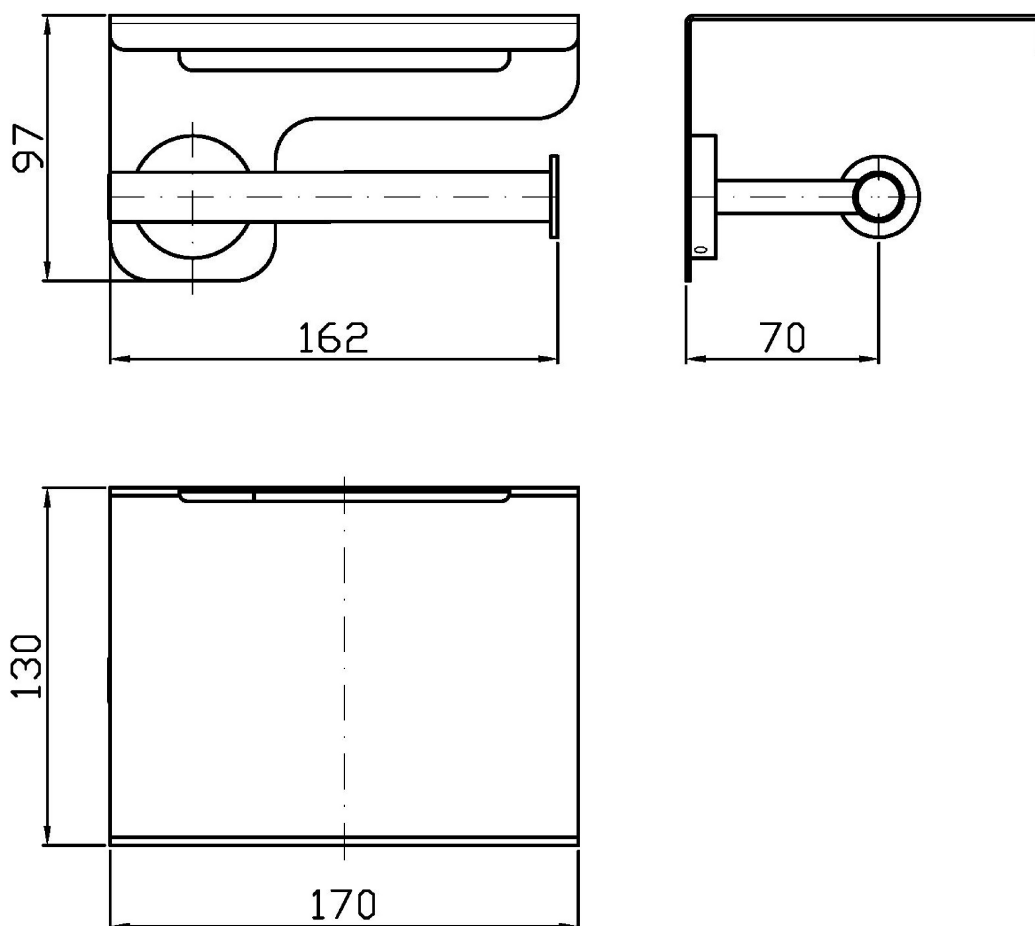

HELM

ZAD832.X

Porta rotolo. / Toilet paper holder.

Porta rotolo in acciaio inox, con mensola.

Stainless steel toilet paper holder with shelf.

HELM

ZAD832.X

Finiture / Finishes

HELM

ZAD832.X**Pesi e Misure / Weights and Sizes**

Peso (Kg) Weight (lb)	0,40 (Kg)	0,88 (lb)
Volume test (dc3) - (in3)	4,42 (dc3)	269,48 (in3)
h (mm) - (in)	120,00 (mm)	4,72 (in)
L1 (mm) - (in)	160,00 (mm)	6,30 (in)
L2 (mm) - (in)	230,00 (mm)	9,06 (in)