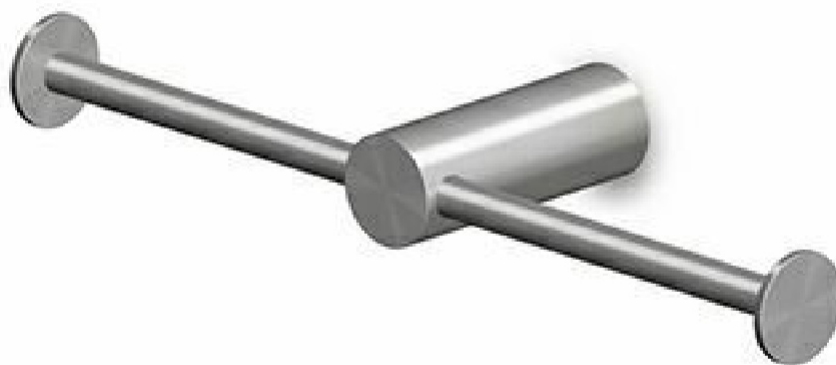

HELM

ZAD831.X

Porta rotolo doppio. / Double toilet-paper holder.

Porta rotolo doppio in acciaio inox.

Stainless steel double toilet-paper holder.

Finiture / Finishes

 X	 XP21	 XP31	 XP41	 XP81	 XP91
Acciaio inox spazzolato / Brushed stainless steel	Brushed PVD chocolate / Brushed PVD chocolate	Brushed PVD British gold / Brushed PVD British gold	Brushed PVD gold / Brushed PVD gold	PVD Brushed Total Black / PVD Brushed Total Black	Brushed PVD copper / Brushed PVD copper

HELM

ZAD831.X

Disegno Complessivo / Overall Drawing

HELM

ZAD831.X**Pesi e Misure / Weights and Sizes**

Peso (Kg) Weight (lb)	0,75 (Kg)	1,65 (lb)
Volume test (dc3) - (in3)	3,80 (dc3)	231,89 (in3)
h (mm) - (in)	75,00 (mm)	2,95 (in)
L1 (mm) - (in)	140,00 (mm)	5,51 (in)
L2 (mm) - (in)	370,00 (mm)	14,57 (in)