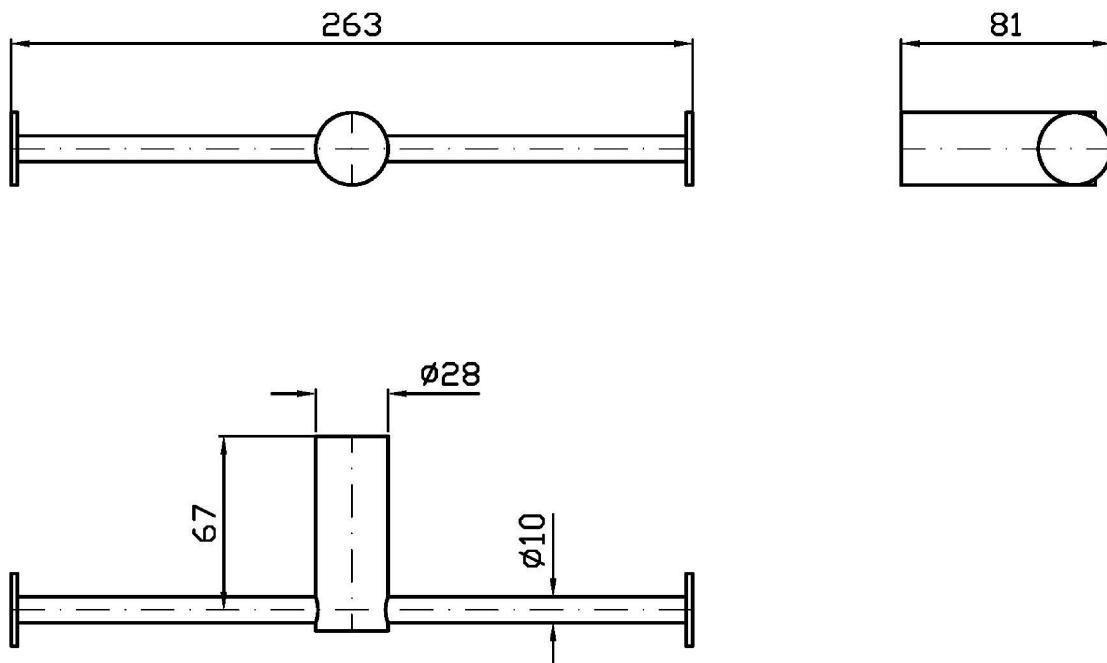

HELM

ZAD831.X

Porta rotolo doppio. / Double toilet-paper holder.

Porta rotolo doppio in acciaio inox.

Stainless steel double toilet-paper holder.

Finiture / Finishes

 X	 XP21	 XP31	 XP41	 XP81	 XP91
Acciaio inox spazzolato / Brushed stainless steel	Brushed PVD chocolate / Brushed PVD chocolate	Brushed PVD British gold / Brushed PVD British gold	Brushed PVD gold / Brushed PVD gold	PVD Brushed Total Black / PVD Brushed Total Black	Brushed PVD copper / Brushed PVD copper

HELM

ZAD831.X

Disegno Complessivo / Overall Drawing

HELM

ZAD831.X**Pesi e Misure / Weights and Sizes**

Peso (Kg) Weight (lb)	0,75 (Kg)	1,65 (lb)
Volume test (dc3) - (in3)	3,80 (dc3)	231,89 (in3)
h (mm) - (in)	75,00 (mm)	2,95 (in)
L1 (mm) - (in)	140,00 (mm)	5,51 (in)
L2 (mm) - (in)	370,00 (mm)	14,57 (in)