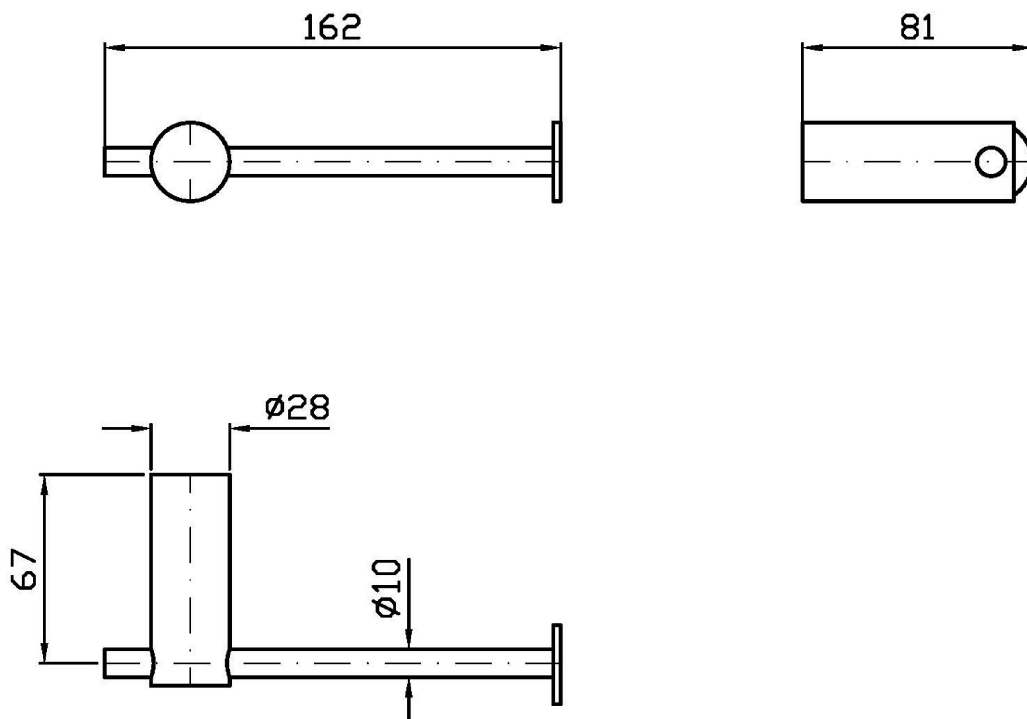

HELM

ZAD830.X

Porta rotolo. / Toilet-paper holder.

Porta rotolo in acciaio inox.

Stainless steel toilet-paper holder.

Finiture / Finishes

 X	 XP21	 XP31	 XP41	 XP81	 XP91
Acciaio inox spazzolato / Brushed stainless steel	Brushed PVD chocolate / Brushed PVD chocolate	Brushed PVD British gold / Brushed PVD British gold	Brushed PVD gold / Brushed PVD gold	PVD Brushed Total Black / PVD Brushed Total Black	Brushed PVD copper / Brushed PVD copper

HELM

ZAD830.X

Disegno Complessivo / Overall Drawing

HELM

ZAD830.X**Pesi e Misure / Weights and Sizes**

Peso (Kg) Weight (lb)	0,67 (Kg)	1,48 (lb)
Volume test (dc3) - (in3)	2,00 (dc3)	122,05 (in3)
h (mm) - (in)	70,00 (mm)	2,76 (in)
L1 (mm) - (in)	120,00 (mm)	4,72 (in)
L2 (mm) - (in)	240,00 (mm)	9,45 (in)