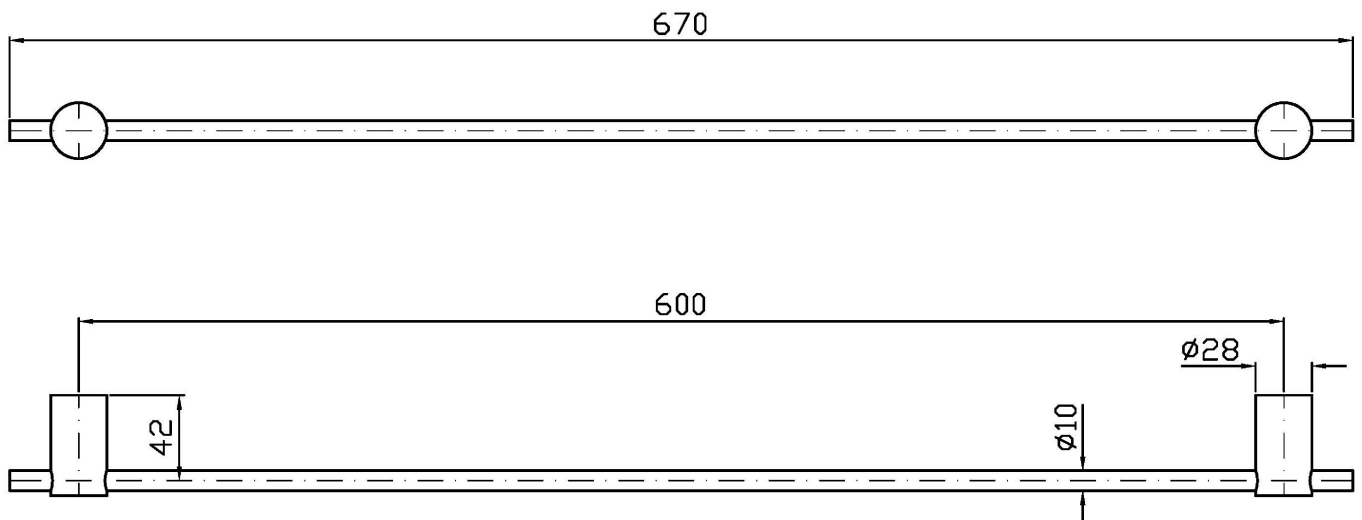

HELM

ZAD822.X

Porta salviette. / Towel holder.

Porta salviette in acciaio inox. Lunghezza 60 cm.

Stainless steel towel holder length 60 cm.

Finiture / Finishes

 X	 XP21	 XP31	 XP41	 XP81	 XP91
Acciaio inox spazzolato / Brushed stainless steel	Brushed PVD chocolate / Brushed PVD chocolate	Brushed PVD British gold / Brushed PVD British gold	Brushed PVD gold / Brushed PVD gold	PVD Brushed Total Black / PVD Brushed Total Black	Brushed PVD copper / Brushed PVD copper

HELM

ZAD822.X

Disegno Complessivo / Overall Drawing

HELM

ZAD822.X**Pesi e Misure / Weights and Sizes**

Peso (Kg) Weight (lb)	1,31 (Kg)	2,89 (lb)
Volume test (dc3) - (in3)	5,18 (dc3)	316,10 (in3)
h (mm) - (in)	80,00 (mm)	3,15 (in)
L1 (mm) - (in)	120,00 (mm)	4,72 (in)
L2 (mm) - (in)	760,00 (mm)	29,92 (in)