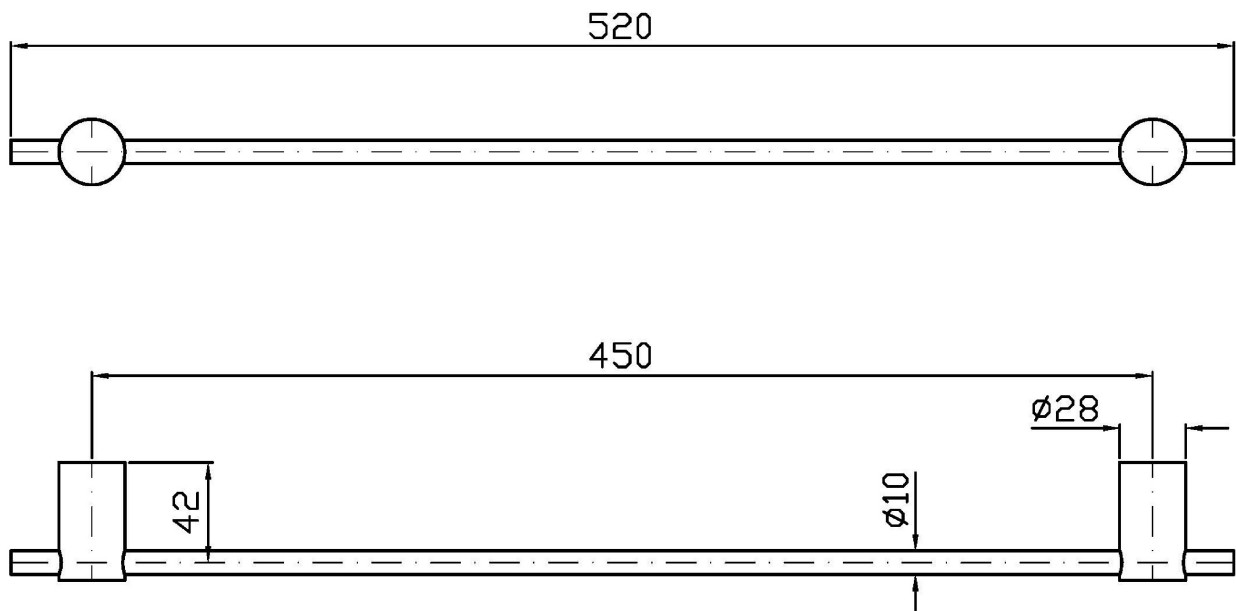

## HELM

ZAD821.X

Porta salviette. / Towel holder.

Porta salviette in acciaio inox. Lunghezza 45 cm.

Stainless steel towel holder length 45 cm.

## HELM

ZAD821.X

Pesi e Misure / Weights and Sizes

|                               |               |                |
|-------------------------------|---------------|----------------|
| Peso ( Kg ) Weight ( lb )     | 1,21 ( Kg )   | 2,67 ( lb )    |
| Volume test ( dc3 ) - ( in3 ) | 4,74 ( dc3 )  | 289,25 ( in3 ) |
| h ( mm ) - ( in )             | 75,00 ( mm )  | 2,95 ( in )    |
| L1 ( mm ) - ( in )            | 115,00 ( mm ) | 4,53 ( in )    |
| L2 ( mm ) - ( in )            | 550,00 ( mm ) | 21,65 ( in )   |