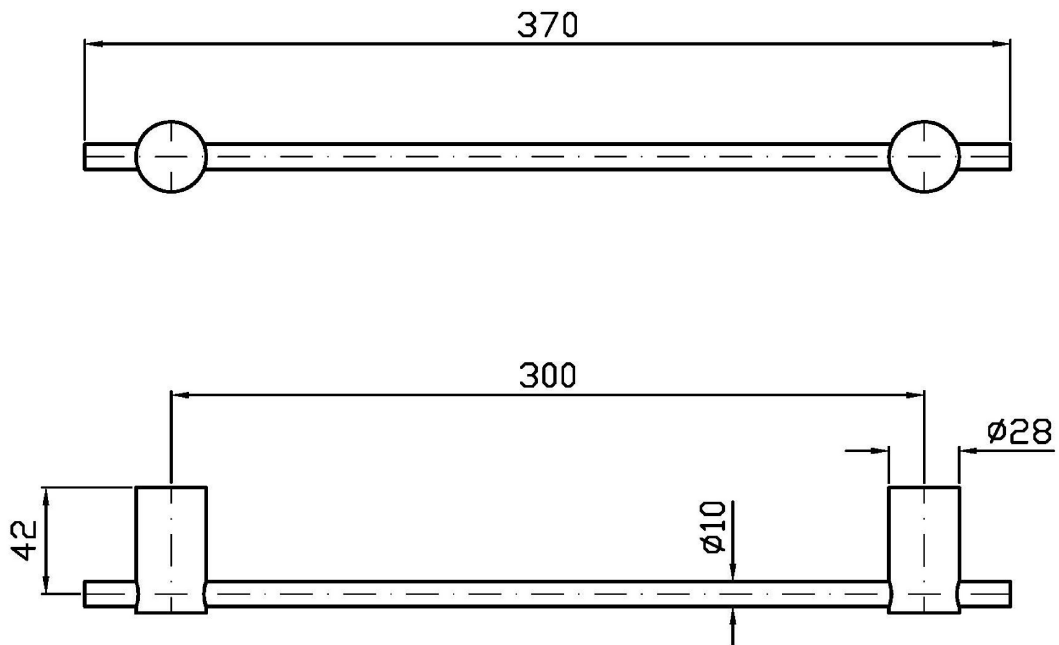

HELM

ZAD820.X

Porta salviette. / Towel holder.

Porta salviette in acciaio inox. Lunghezza 30 cm.

Stainless steel towel holder length 30 cm.

Finiture / Finishes

 X	 XP21	 XP31	 XP41	 XP81	 XP91
Acciaio inox spazzolato / Brushed stainless steel	Brushed PVD chocolate / Brushed PVD chocolate	Brushed PVD British gold / Brushed PVD British gold	Brushed PVD gold / Brushed PVD gold	PVD Brushed Total Black / PVD Brushed Total Black	Brushed PVD copper / Brushed PVD copper

HELM

ZAD820.X

Disegno Complessivo / Overall Drawing

HELM

ZAD820.X**Pesi e Misure / Weights and Sizes**

Peso (Kg) Weight (lb)	1,10 (Kg)	2,43 (lb)
Volume test (dc3) - (in3)	3,80 (dc3)	231,89 (in3)
h (mm) - (in)	75,00 (mm)	2,95 (in)
L1 (mm) - (in)	140,00 (mm)	5,51 (in)
L2 (mm) - (in)	370,00 (mm)	14,57 (in)