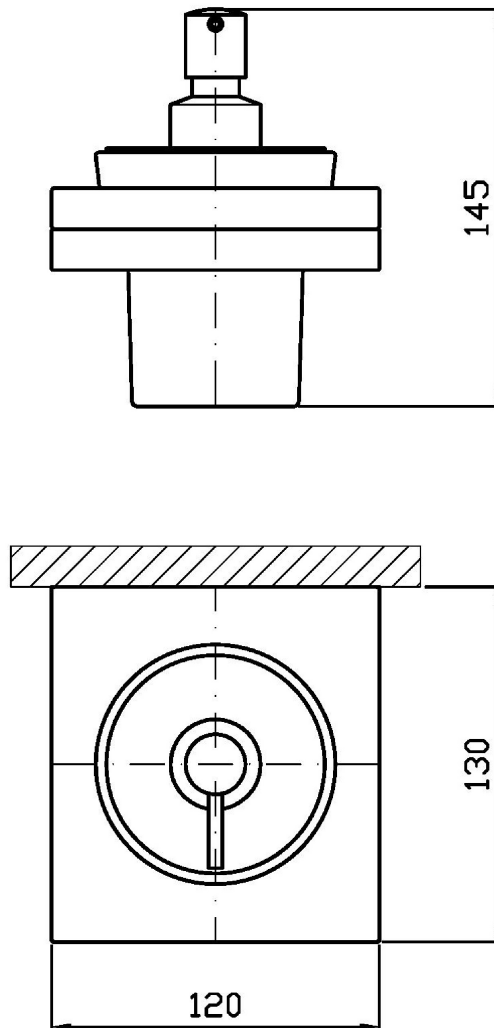

NUDE

ZAD715

Disegno Complessivo / Overall Drawing

Note / Notes