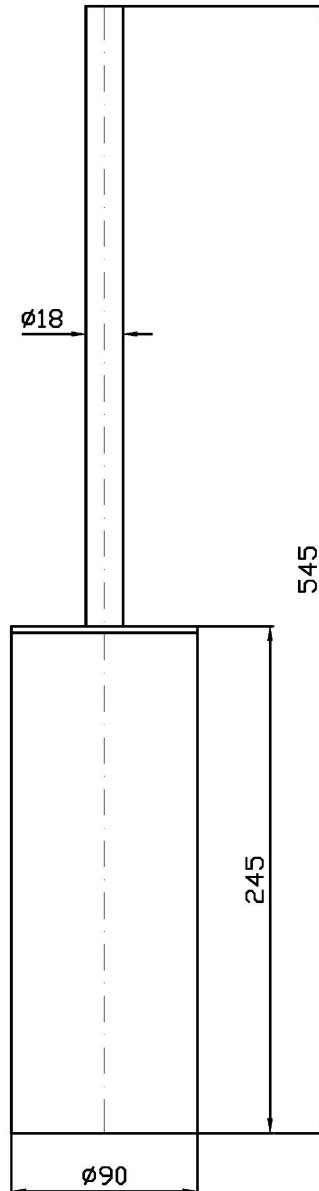

Marchio / Brand ZUCCHETTI

Classe / Class ACC

ON

ZAD555

Porta scopino. / WC brush set, free-standing

Porta scopino.

WC brush set, free-standing

Finiture / Finishes

ON

ZAD555

Disegno Complessivo / Overall Drawing

Note / Notes

ON

ZAD555

Pesi e Misure / Weights and Sizes

| | | |
|-------------------------------|---------------|----------------|
| Peso (Kg) Weight (lb) | 1,17 (Kg) | 2,58 (lb) |
| Volume test (dc3) - (in3) | 8,70 (dc3) | 530,91 (in3) |
| h (mm) - (in) | 90,00 (mm) | 3,54 (in) |
| L1 (mm) - (in) | 150,00 (mm) | 5,91 (in) |
| L2 (mm) - (in) | 650,00 (mm) | 25,59 (in) |