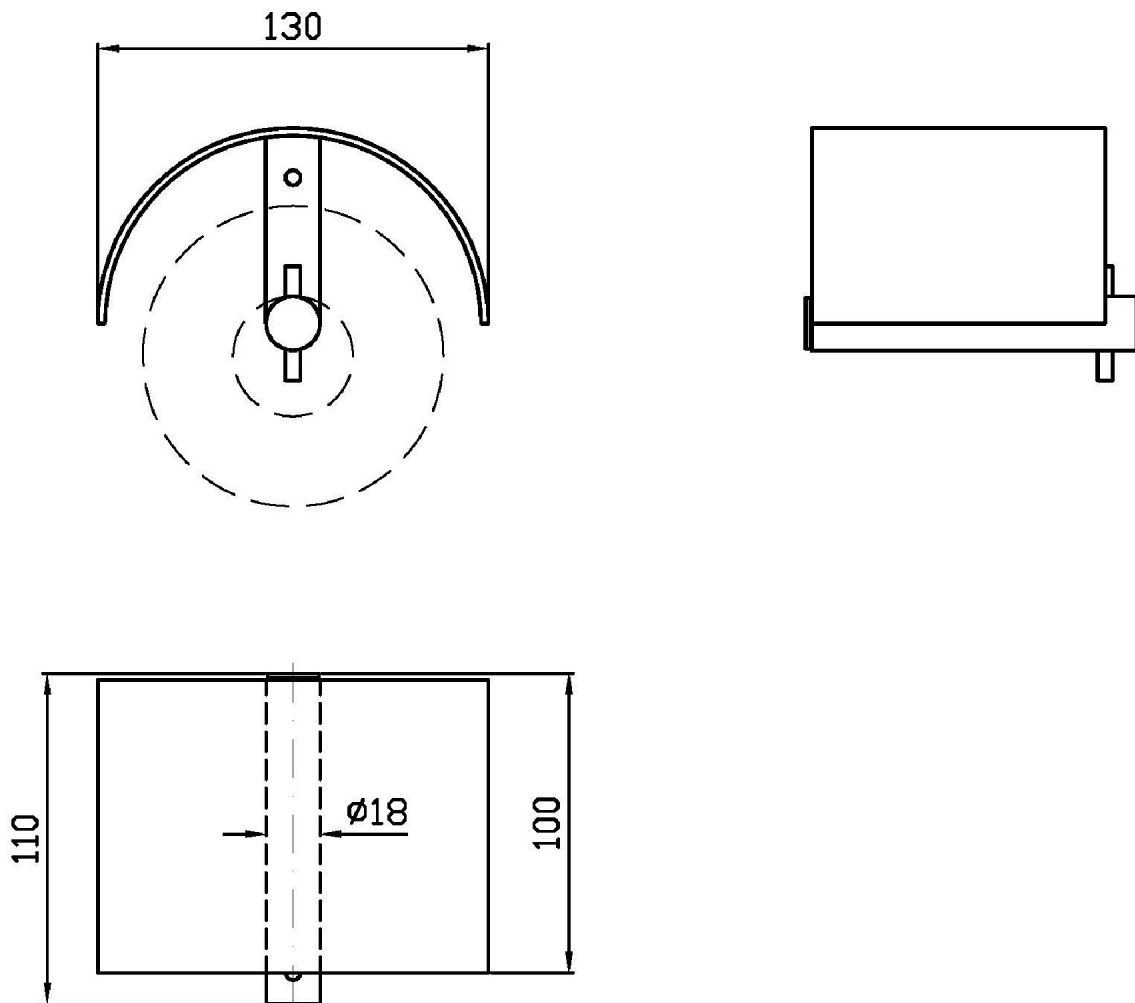

ON

ZAD531

Disegno Complessivo / Overall Drawing