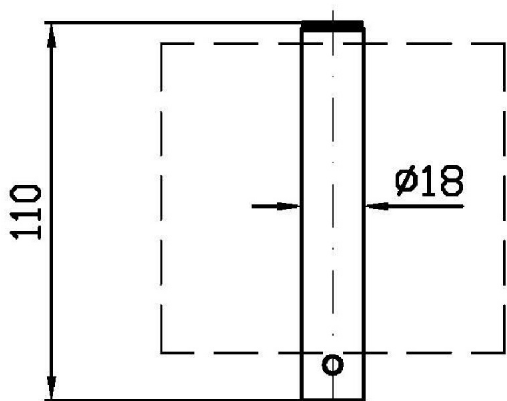

## ON

ZAD530

Disegno Complessivo / Overall Drawing

### Pesi e Misure / Weights and Sizes

|                               |               |                |
|-------------------------------|---------------|----------------|
| Peso ( Kg ) Weight ( lb )     | 0,38 ( Kg )   | 0,84 ( lb )    |
| Volume test ( dc3 ) - ( in3 ) | 3,32 ( dc3 )  | 202,60 ( in3 ) |
| h ( mm ) - ( in )             | 93,00 ( mm )  | 3,66 ( in )    |
| L1 ( mm ) - ( in )            | 162,00 ( mm ) | 6,38 ( in )    |
| L2 ( mm ) - ( in )            | 220,00 ( mm ) | 8,66 ( in )    |