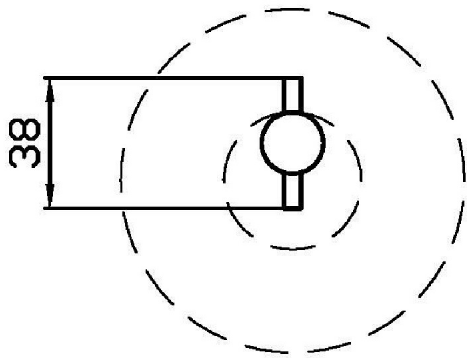

## ON

ZAD530

Disegno Complessivo / Overall Drawing

### Pesi e Misure / Weights and Sizes

|                               |               |                |
|-------------------------------|---------------|----------------|
| Peso ( Kg ) Weight ( lb )     | 0,38 ( Kg )   | 0,84 ( lb )    |
| Volume test ( dc3 ) - ( in3 ) | 3,32 ( dc3 )  | 202,60 ( in3 ) |
| h ( mm ) - ( in )             | 93,00 ( mm )  | 3,66 ( in )    |
| L1 ( mm ) - ( in )            | 162,00 ( mm ) | 6,38 ( in )    |
| L2 ( mm ) - ( in )            | 220,00 ( mm ) | 8,66 ( in )    |