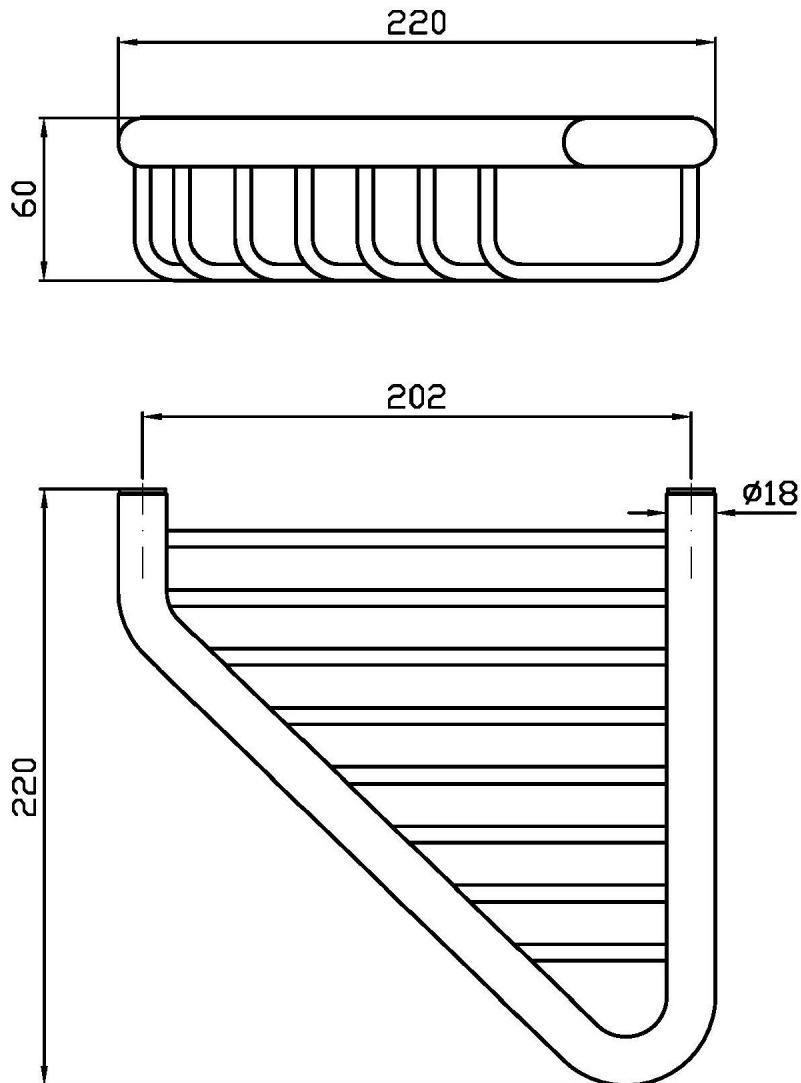

## ON

ZAD516

Porta sapone a muro. / Corner basket soap holder.

Porta sapone a muro.

Corner basket soap holder.

## ON

ZAD516

Disegno Complessivo / Overall Drawing

### Pesi e Misure / Weights and Sizes

Peso ( Kg ) Weight ( lb )	1,02 ( Kg )	2,25 ( lb )
Volume test ( dc3 ) - ( in3 )	3,32 ( dc3 )	202,60 ( in3 )
h ( mm ) - ( in )	93,00 ( mm )	3,66 ( in )
L1 ( mm ) - ( in )	162,00 ( mm )	6,38 ( in )
L2 ( mm ) - ( in )	220,00 ( mm )	8,66 ( in )