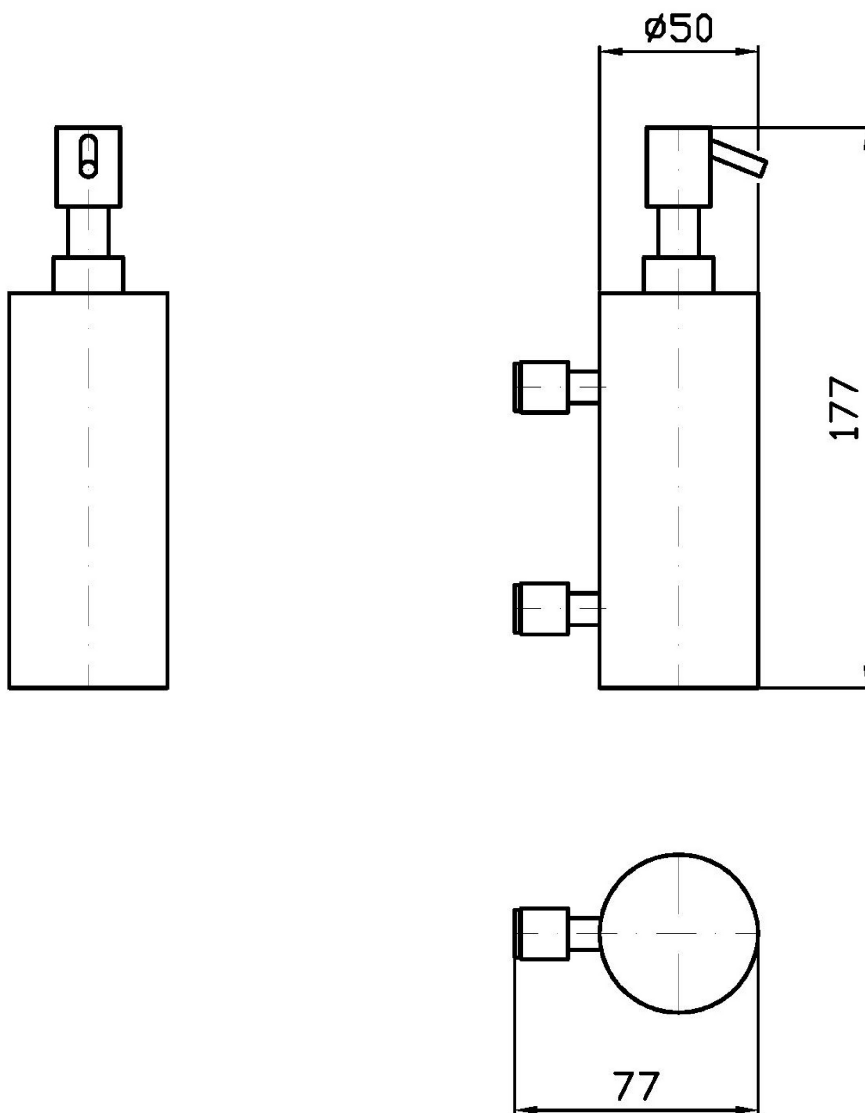

Marchio / Brand ZUCCHETTI

Classe / Class ACC

ON

ZAD515

Dispenser a muro / Wall mounted soap dispenser.

Dispenser a muro

Wall mounted soap dispenser.

Finiture / Finishes

ON

ZAD515

Disegno Complessivo / Overall Drawing

Note / Notes

ON

ZAD515

Pesi e Misure / Weights and Sizes

Peso (Kg) Weight (lb)	0,76 (Kg)	1,68 (lb)
Volume test (dc3) - (in3)	2,00 (dc3)	122,05 (in3)
h (mm) - (in)	70,00 (mm)	2,76 (in)
L1 (mm) - (in)	120,00 (mm)	4,72 (in)
L2 (mm) - (in)	240,00 (mm)	9,45 (in)