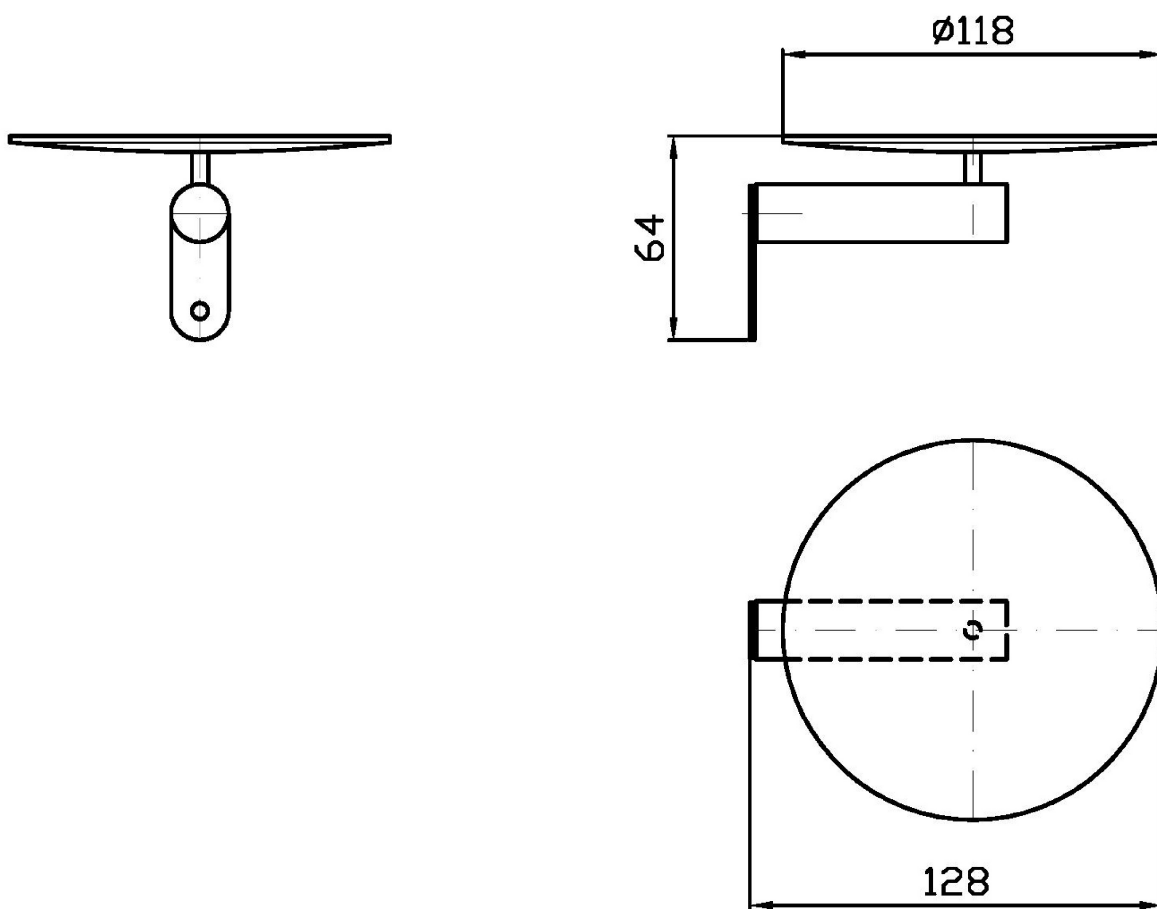

Marchio / Brand ZUCCHETTI

Classe / Class ACC

ON

ZAD510

Porta sapone a muro. / Wall soap dish.

Porta sapone a muro.

Wall soap dish.

Finiture / Finishes

ON

ZAD510

Disegno Complessivo / Overall Drawing

Note / Notes

ON

ZAD510

Pesi e Misure / Weights and Sizes

Peso (Kg) Weight (lb)	0,57 (Kg)	1,26 (lb)
Volume test (dc3) - (in3)	2,00 (dc3)	122,05 (in3)
h (mm) - (in)	70,00 (mm)	2,76 (in)
L1 (mm) - (in)	120,00 (mm)	4,72 (in)
L2 (mm) - (in)	240,00 (mm)	9,45 (in)