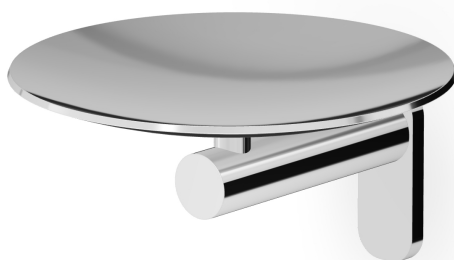

Marchio / Brand ZUCCHETTI

Classe / Class ACC

ON

ZAD510

Porta sapone a muro. / Wall soap dish.

Porta sapone a muro.

Wall soap dish.

Finiture / Finishes

 C3	 C8	 C40	 C41	 C50	 C51	
Cromo / Chrome	Nickel Spazzolato / Brushed Nickel	Nickel Lucido / Polished Nickel	Oro / Gold	Oro spazzolato / Brushed Gold	Metal Black / Metal Black	Metal Black spazzolato / Brushed Metal Black
 W1	 N1	 N6	 L5	 P21	 P31	 P41
Bianco Opaco Goffrato / Embossed Matt White	Nero Opaco Goffrato / Embossed Matt Black	Nero opaco / Matt black	Blu mediterraneo / Mediterranean blu	PVD brushed chocolate / PVD brushed chocolate	Brushed PVD British gold / Brushed PVD British gold	PVD Oro Spazzolato / PVD Brushed Gold
 P81	 P91					
Brushed total black PVD / Brushed total black PVD	Brushed PVD Copper / Brushed PVD Copper					