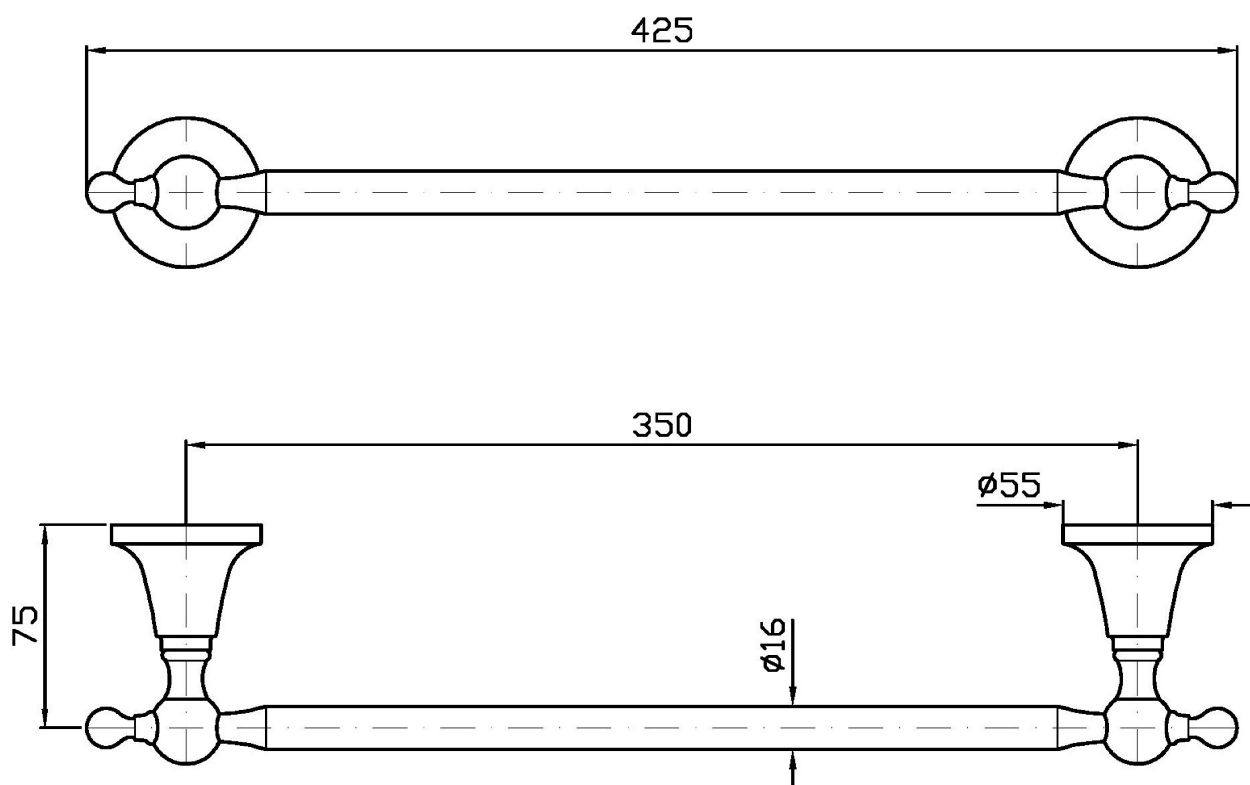

AGORÀ

ZAD420

Disegno Complessivo / Overall Drawing

Note / Notes