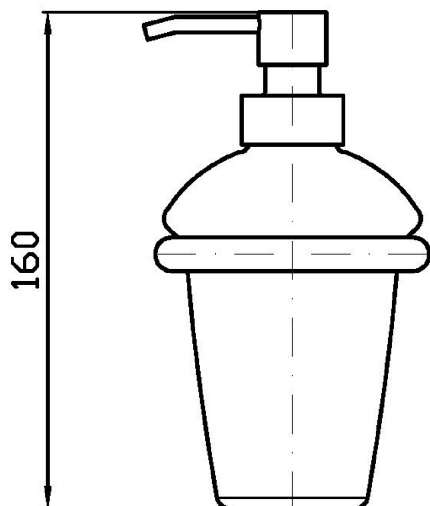

AGORÀ

ZAD415

Dispenser a muro. / Wall mounted soap dispenser.

Dispenser a muro con contenitore in ceramica bianca.

Ceramic wall mounted soap dispenser.

Finiture / Finishes

					
Cromo / Chrome	C8 Nickel Lucido / Polished Nickel	C40 Oro / Gold	C41 Oro spazzolato / Brushed Gold	P21 PVD brushed chocolate / PVD brushed chocolate	P31 Brushed PVD British gold / Brushed PVD British gold

AGORÀ

ZAD415

Disegno Complessivo / Overall Drawing

Note / Notes

AGORÀ

ZAD415

Pesi e Misure / Weights and Sizes

Peso (Kg) Weight (lb)	1,02 (Kg)	2,25 (lb)
Volume test (dc3) - (in3)	4,50 (dc3)	274,61 (in3)
h (mm) - (in)	150,00 (mm)	5,91 (in)
L1 (mm) - (in)	150,00 (mm)	5,91 (in)
L2 (mm) - (in)	210,00 (mm)	8,27 (in)