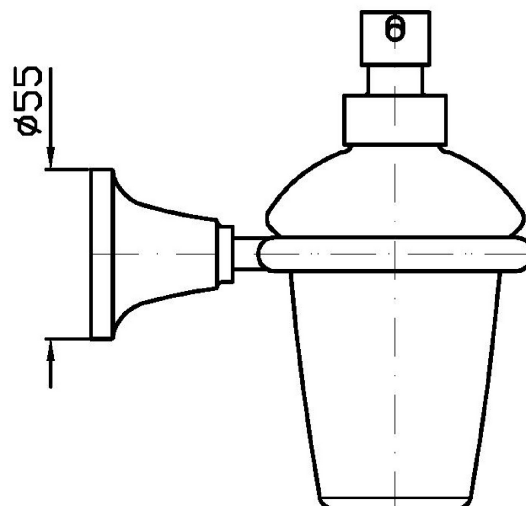

AGORÀ

ZAD415

Dispenser a muro. / Wall mounted soap dispenser.

Dispenser a muro con contenitore in ceramica bianca.

Ceramic wall mounted soap dispenser.

Finiture / Finishes

					
Cromo / Chrome	C8 Nickel Lucido / Polished Nickel	C40 Oro / Gold	C41 Oro spazzolato / Brushed Gold	P21 PVD brushed chocolate / PVD brushed chocolate	P31 Brushed PVD British gold / Brushed PVD British gold

AGORÀ

ZAD415

Disegno Complessivo / Overall Drawing

Note / Notes

AGORÀ

ZAD415

Pesi e Misure / Weights and Sizes

Peso (Kg) Weight (lb)	1,02 (Kg)	2,25 (lb)
Volume test (dc3) - (in3)	4,50 (dc3)	274,61 (in3)
h (mm) - (in)	150,00 (mm)	5,91 (in)
L1 (mm) - (in)	150,00 (mm)	5,91 (in)
L2 (mm) - (in)	210,00 (mm)	8,27 (in)