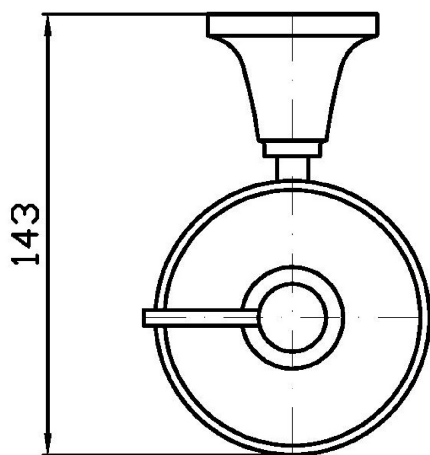

AGORÀ

ZAD415

Dispenser a muro. / Wall mounted soap dispenser.

Dispenser a muro con contenitore in ceramica bianca.

Ceramic wall mounted soap dispenser.

Finiture / Finishes

					
Cromo / Chrome	C8 Nickel Lucido / Polished Nickel	C40 Oro / Gold	C41 Oro spazzolato / Brushed Gold	P21 PVD brushed chocolate / PVD brushed chocolate	P31 Brushed PVD British gold / Brushed PVD British gold

AGORÀ

ZAD415

Disegno Complessivo / Overall Drawing

Note / Notes

AGORÀ

ZAD415

Pesi e Misure / Weights and Sizes

Peso (Kg) Weight (lb)	1,02 (Kg)	2,25 (lb)
Volume test (dc3) - (in3)	4,50 (dc3)	274,61 (in3)
h (mm) - (in)	150,00 (mm)	5,91 (in)
L1 (mm) - (in)	150,00 (mm)	5,91 (in)
L2 (mm) - (in)	210,00 (mm)	8,27 (in)