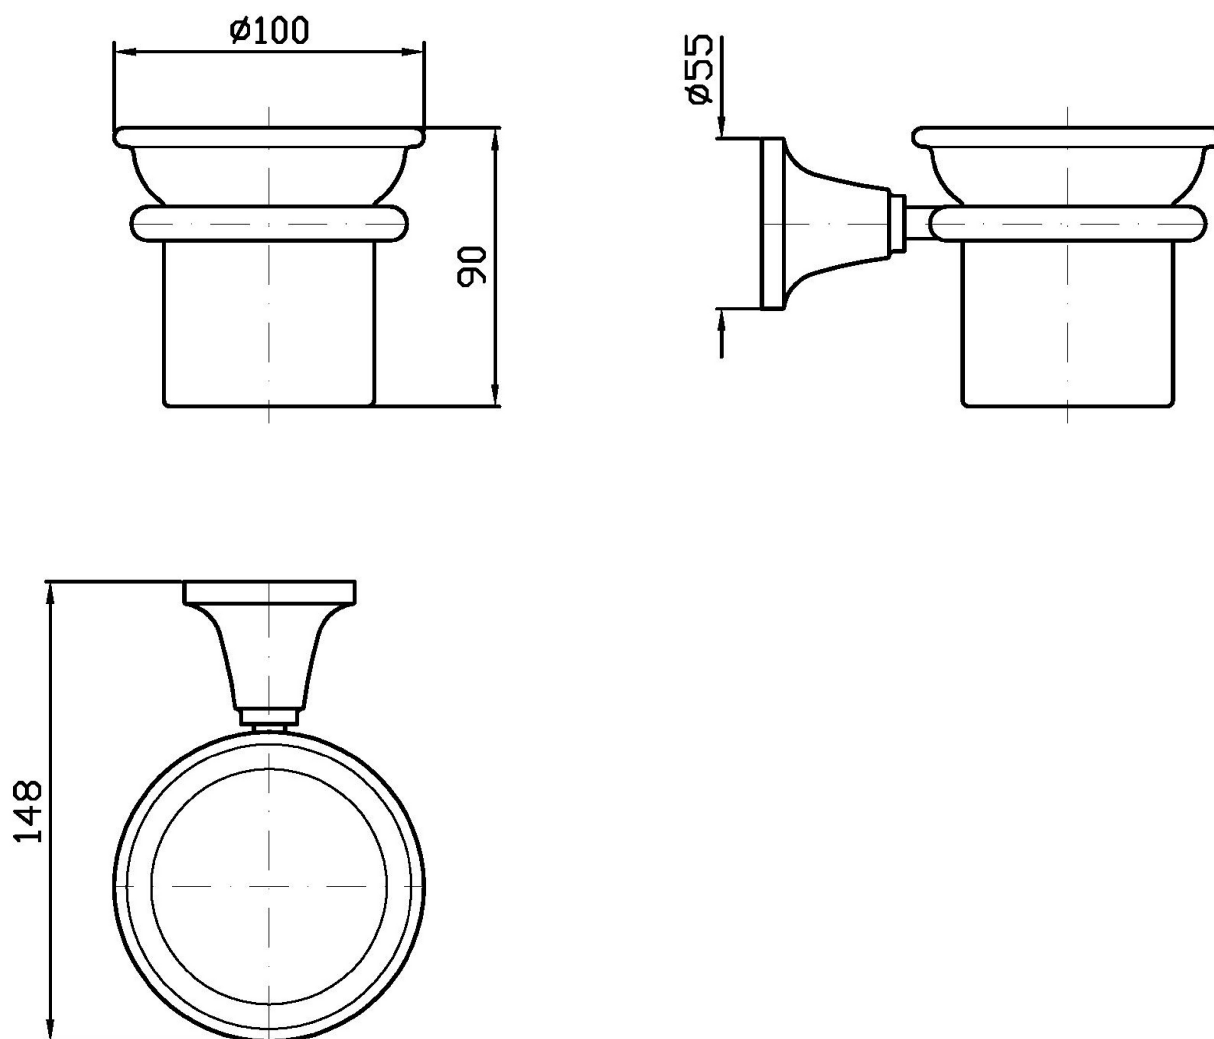

AGORÀ

ZAD413

Porta bicchiere a muro. / Wall tumbler holder.

Porta bicchiere a muro, con bicchiere in ceramica bianca

Ceramic wall tumbler holder.

Finiture / Finishes

					
Cromo / Chrome	C8 Nickel Lucido / Polished Nickel	C40 Oro / Gold	C41 Oro spazzolato / Brushed Gold	P21 PVD brushed chocolate / PVD brushed chocolate	P31 Brushed PVD British gold / Brushed PVD British gold

AGORÀ

ZAD413

Disegno Complessivo / Overall Drawing

Note / Notes

AGORÀ

ZAD413

Pesi e Misure / Weights and Sizes

Peso (Kg) Weight (lb)	0,71 (Kg)	1,57 (lb)
Volume test (dc3) - (in3)	4,50 (dc3)	274,61 (in3)
h (mm) - (in)	150,00 (mm)	5,91 (in)
L1 (mm) - (in)	150,00 (mm)	5,91 (in)
L2 (mm) - (in)	210,00 (mm)	8,27 (in)