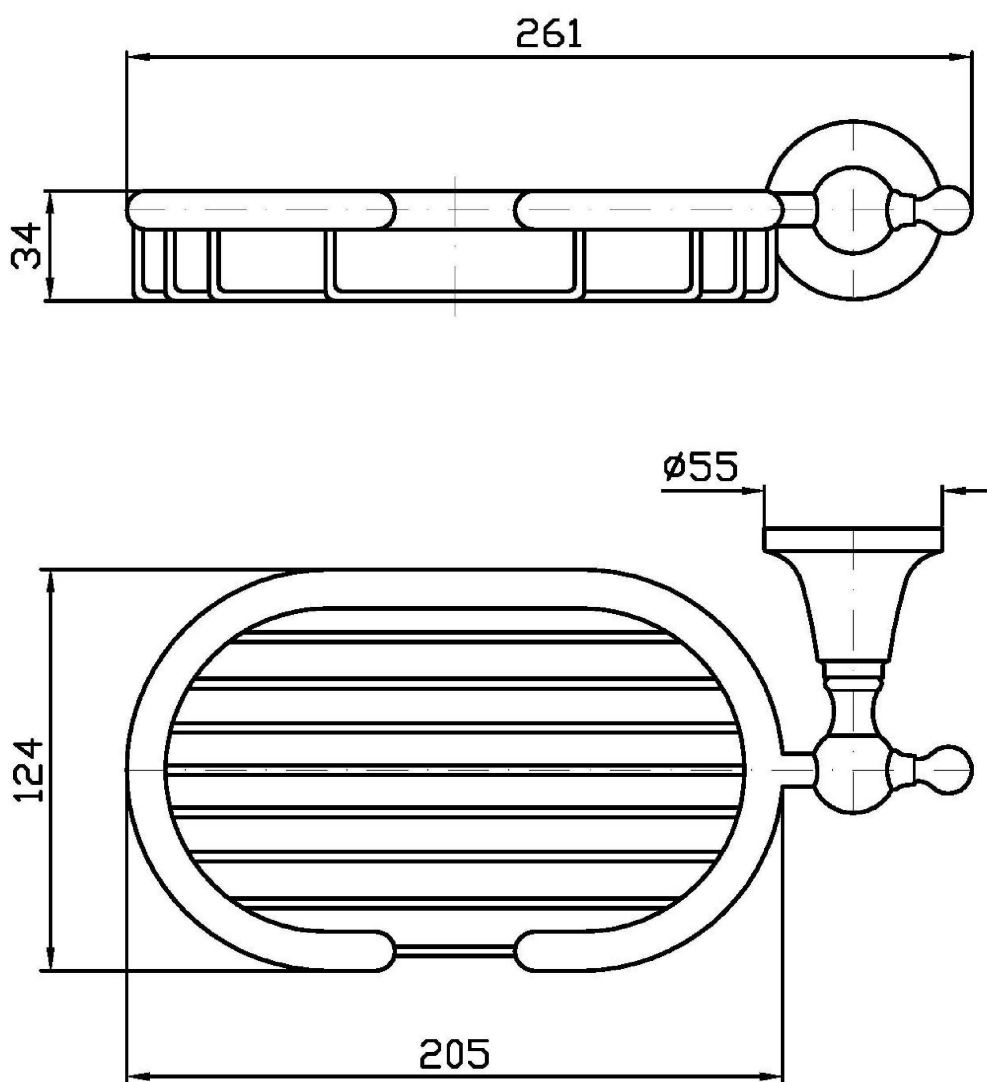

## AGORÀ

**ZAD412****Pesi e Misure / Weights and Sizes**

Peso ( Kg ) Weight ( lb )	1,00 ( Kg )	2,20 ( lb )
Volume test ( dc3 ) - ( in3 )	4,05 ( dc3 )	247,15 ( in3 )
h ( mm ) - ( in )	70,00 ( mm )	2,76 ( in )
L1 ( mm ) - ( in )	150,00 ( mm )	5,91 ( in )
L2 ( mm ) - ( in )	385,00 ( mm )	15,16 ( in )