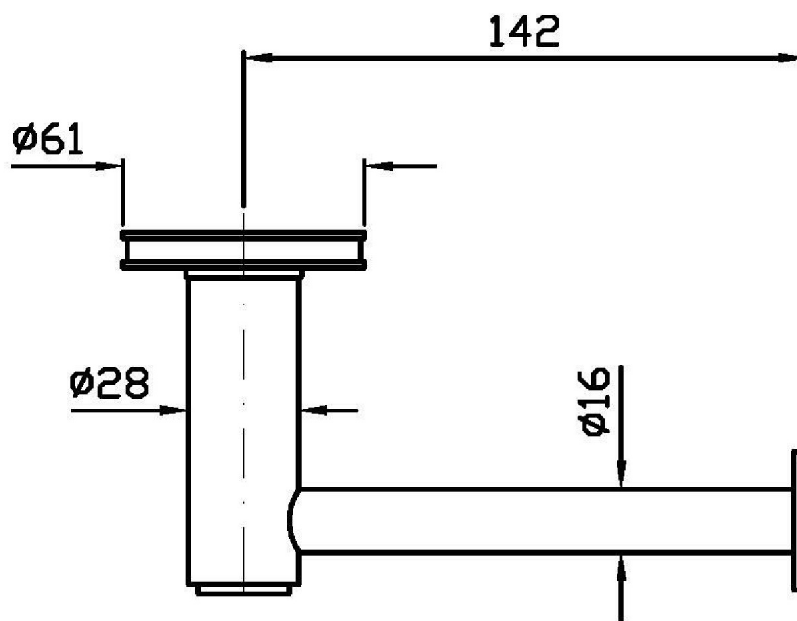

## SAVOIR

**ZAD230****Pesi e Misure / Weights and Sizes**

Peso ( Kg ) Weight ( lb )	0,69 ( Kg )	1,51 ( lb )
Volume test ( dc3 ) - ( in3 )	1,21 ( dc3 )	73,84 ( in3 )
h ( mm ) - ( in )	73,00 ( mm )	2,87 ( in )
L1 ( mm ) - ( in )	127,00 ( mm )	5,00 ( in )
L2 ( mm ) - ( in )	130,00 ( mm )	5,12 ( in )