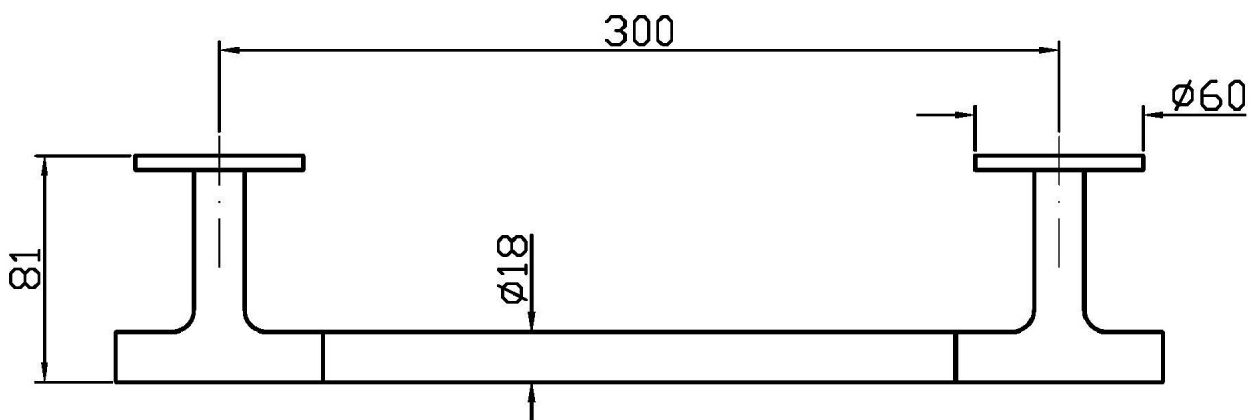

Marchio / Brand ZUCCHETTI

Classe / Class ACC

PAN

ZAC620

Porta salviette. / Towel holder.

Porta salviette L. 300 mm.

Towel holder length 300 mm.

Finiture / Finishes

PAN

ZAC620

Disegno Complessivo / Overall Drawing

PAN

ZAC620

Pesi e Misure / Weights and Sizes

Peso (Kg) Weight (lb)	1,10 (Kg)	2,43 (lb)
Volume test (dc3) - (in3)	1,99 (dc3)	121,44 (in3)
h (mm) - (in)	55,00 (mm)	2,17 (in)
L1 (mm) - (in)	100,00 (mm)	3,94 (in)
L2 (mm) - (in)	360,00 (mm)	14,17 (in)