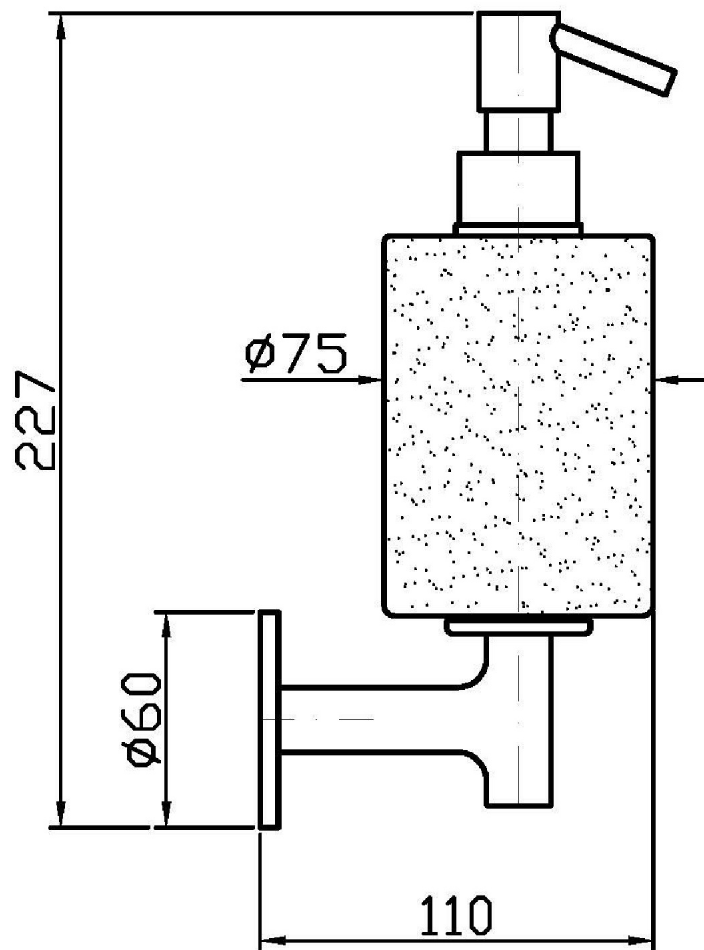

## PAN

ZAC615

Dispenser a muro. / Wall mounted soap dispenser.

Dispenser a muro con contenitore in ceramica bianca.

Ceramic wall mounted soap dispenser.

## PAN

ZAC615

Disegno Complessivo / Overall Drawing

### Pesi e Misure / Weights and Sizes

Peso ( Kg ) Weight ( lb )	1,51 ( Kg )	3,33 ( lb )
Volume test ( dc3 ) - ( in3 )	3,32 ( dc3 )	202,60 ( in3 )
h ( mm ) - ( in )	93,00 ( mm )	3,66 ( in )
L1 ( mm ) - ( in )	162,00 ( mm )	6,38 ( in )
L2 ( mm ) - ( in )	220,00 ( mm )	8,66 ( in )