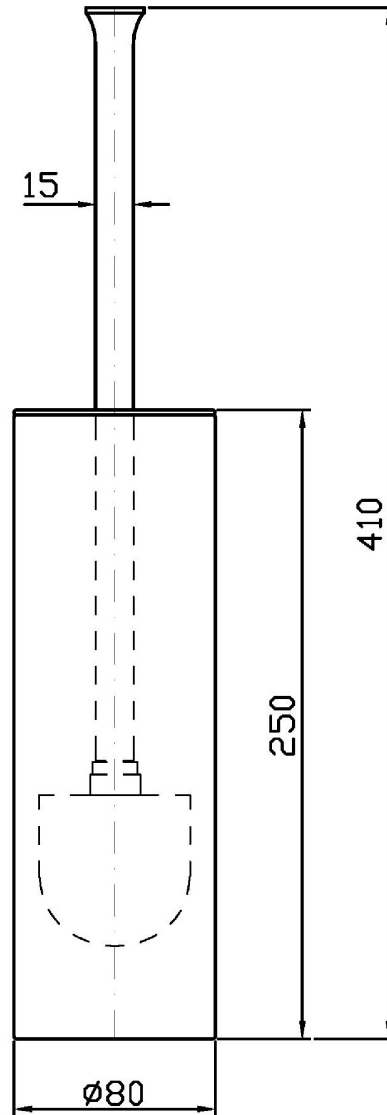

## BELLAGIO

ZAC555

Porta scopino. / WC brush set, free standing.

Porta scopino.

WC brush set, free standing.

## BELLAGIO

ZAC555

Disegno Complessivo / Overall Drawing

Note / Notes

## BELLAGIO

**ZAC555****Pesi e Misure / Weights and Sizes**

|                               |               |                |
|-------------------------------|---------------|----------------|
| Peso ( Kg ) Weight ( lb )     | 1,10 ( Kg )   | 2,43 ( lb )    |
| Volume test ( dc3 ) - ( in3 ) | 5,19 ( dc3 )  | 316,71 ( in3 ) |
| h ( mm ) - ( in )             | 105,00 ( mm ) | 4,13 ( in )    |
| L1 ( mm ) - ( in )            | 95,00 ( mm )  | 3,74 ( in )    |
| L2 ( mm ) - ( in )            | 520,00 ( mm ) | 20,47 ( in )   |