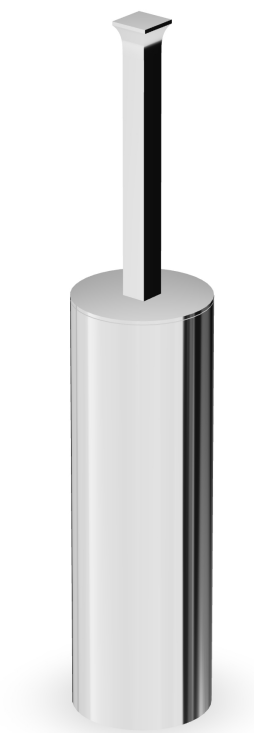

## BELLAGIO

ZAC555

Porta scopino. / WC brush set, free standing.

Porta scopino.

WC brush set, free standing.

### Finiture / Finishes

|  |   |   |   |   |   |
|--|---|---|---|---|---|
|  |  |  |  |  |  |
| Cromo / Chrome   | C8<br>Nickel Lucido / Polished Nickel   | C40<br>Oro / Gold   | C41<br>Oro spazzolato / Brushed Gold  | P21<br>PVD brushed chocolate / PVD<br>brushed chocolate                             | P31<br>Brushed PVD British gold / Brushed<br>PVD British gold                         |

## BELLAGIO

ZAC555

Disegno Complessivo / Overall Drawing

Note / Notes

## BELLAGIO

**ZAC555****Pesi e Misure / Weights and Sizes**

|                               |               |                |
|-------------------------------|---------------|----------------|
| Peso ( Kg ) Weight ( lb )     | 1,10 ( Kg )   | 2,43 ( lb )    |
| Volume test ( dc3 ) - ( in3 ) | 5,19 ( dc3 )  | 316,71 ( in3 ) |
| h ( mm ) - ( in )             | 105,00 ( mm ) | 4,13 ( in )    |
| L1 ( mm ) - ( in )            | 95,00 ( mm )  | 3,74 ( in )    |
| L2 ( mm ) - ( in )            | 520,00 ( mm ) | 20,47 ( in )   |