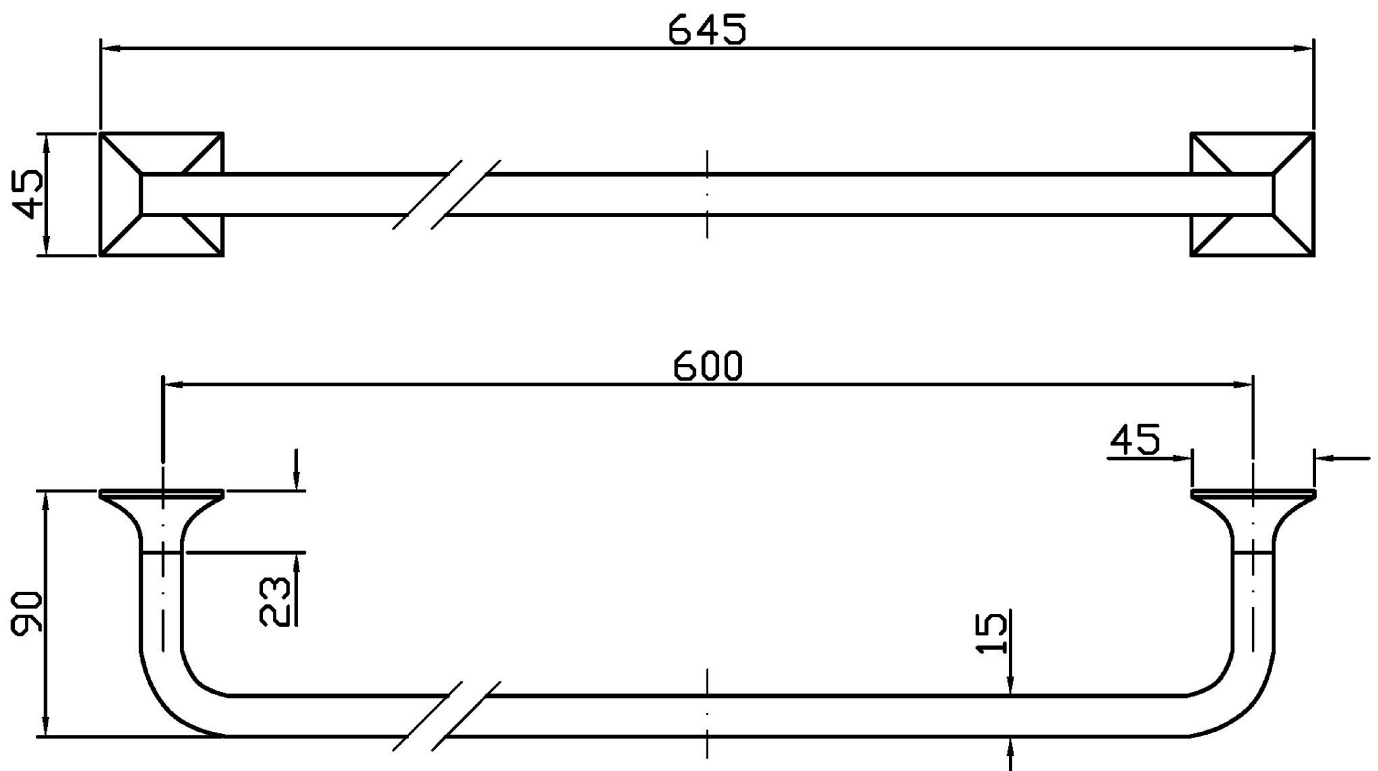

BELLAGIO

ZAC521

Porta salviette. / Towel holder.

Porta salviette L. 600 mm.

Towel holder length 600 mm.

Finiture / Finishes

					
Cromo / Chrome	Nickel Lucido / Polished Nickel	Oro / Gold	Oro spazzolato / Brushed Gold	PVD brushed chocolate / PVD brushed chocolate	Brushed PVD British gold / Brushed PVD British gold

BELLAGIO

ZAC521

Disegno Complessivo / Overall Drawing

Note / Notes

BELLAGIO

ZAC521

Pesi e Misure / Weights and Sizes

Peso (Kg) Weight (lb)	0,70 (Kg)	1,54 (lb)
Volume test (dc3) - (in3)	4,20 (dc3)	256,30 (in3)
h (mm) - (in)	55,00 (mm)	2,17 (in)
L1 (mm) - (in)	115,00 (mm)	4,53 (in)
L2 (mm) - (in)	665,00 (mm)	26,18 (in)