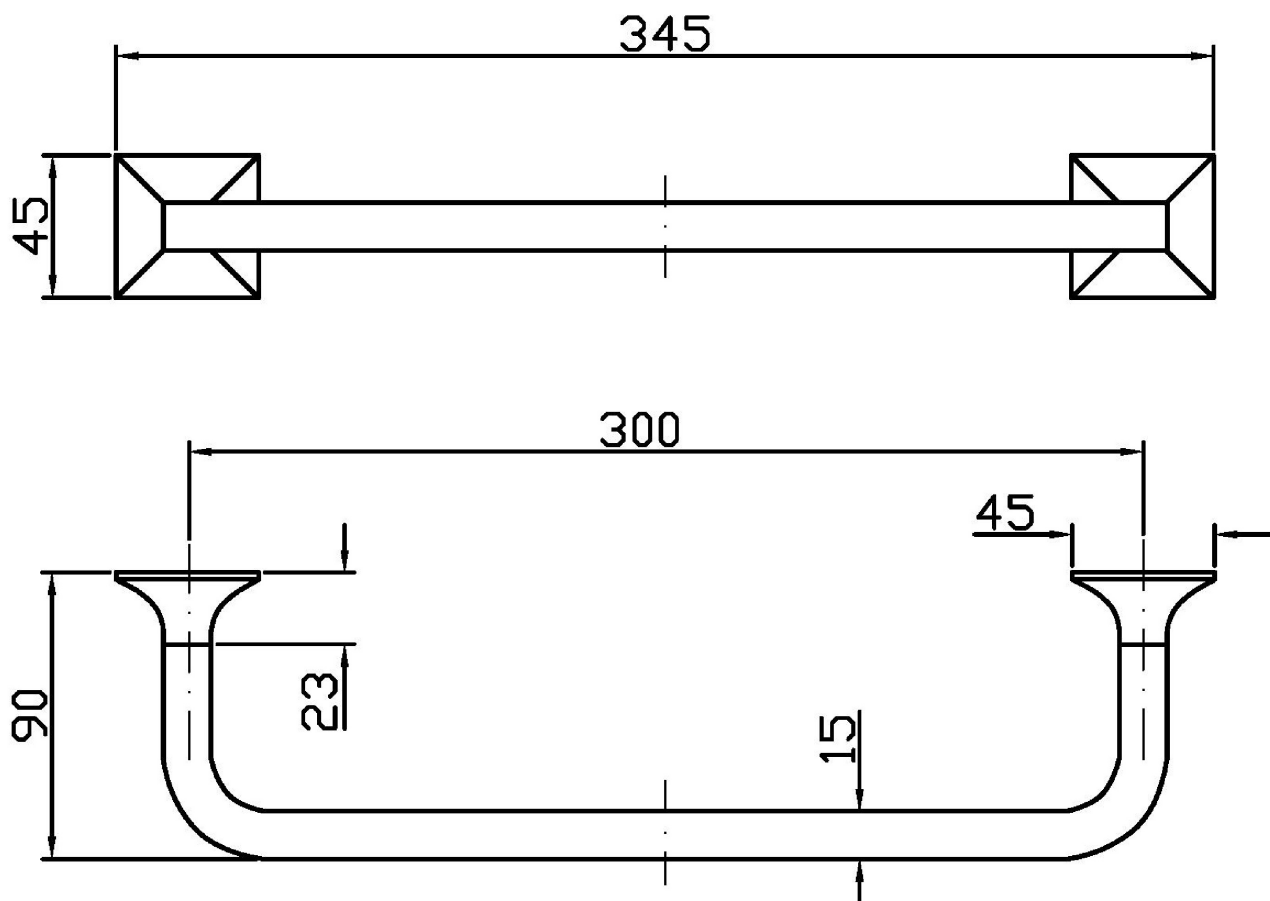

## BELLAGIO

ZAC520

Porta salviette. / Towel holder.

Porta salviette L. 300 mm.

Towel holder length 300 mm.

## BELLAGIO

ZAC520

Disegno Complessivo / Overall Drawing

## BELLAGIO

**ZAC520****Pesi e Misure / Weights and Sizes**

Peso ( Kg ) Weight ( lb )	0,49 ( Kg )	1,08 ( lb )
Volume test ( dc3 ) - ( in3 )	3,35 ( dc3 )	204,43 ( in3 )
h ( mm ) - ( in )	55,00 ( mm )	2,17 ( in )
L1 ( mm ) - ( in )	115,00 ( mm )	4,53 ( in )
L2 ( mm ) - ( in )	530,00 ( mm )	20,87 ( in )