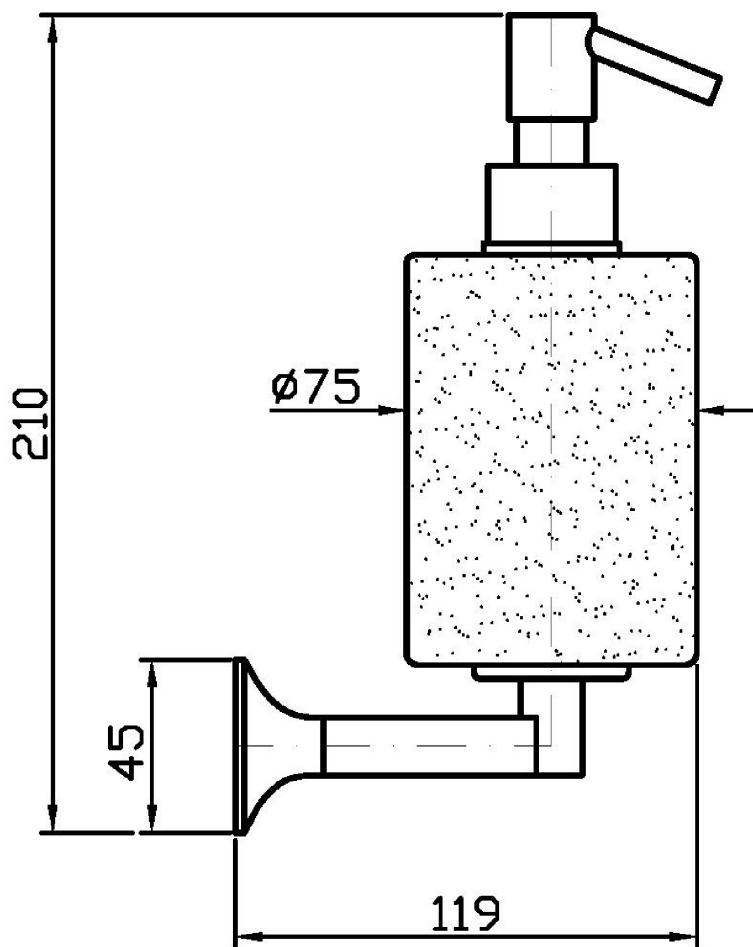

BELLAGIO

ZAC515

Dispenser a muro. / Wall mounted soap dispenser.

Dispenser a muro con contenitore in ceramica bianca.

Ceramic wall mounted soap dispenser.

Finiture / Finishes

					
Cromo / Chrome	C8 Nickel Lucido / Polished Nickel	C40 Oro / Gold	C41 Oro spazzolato / Brushed Gold	P21 PVD brushed chocolate / PVD brushed chocolate	P31 Brushed PVD British gold / Brushed PVD British gold

BELLAGIO

ZAC515

Disegno Complessivo / Overall Drawing

Note / Notes

BELLAGIO

ZAC515**Pesi e Misure / Weights and Sizes**

Peso (Kg) Weight (lb)	0,83 (Kg)	1,83 (lb)
Volume test (dc3) - (in3)	4,25 (dc3)	259,35 (in3)
h (mm) - (in)	120,00 (mm)	4,72 (in)
L1 (mm) - (in)	165,00 (mm)	6,50 (in)
L2 (mm) - (in)	215,00 (mm)	8,46 (in)