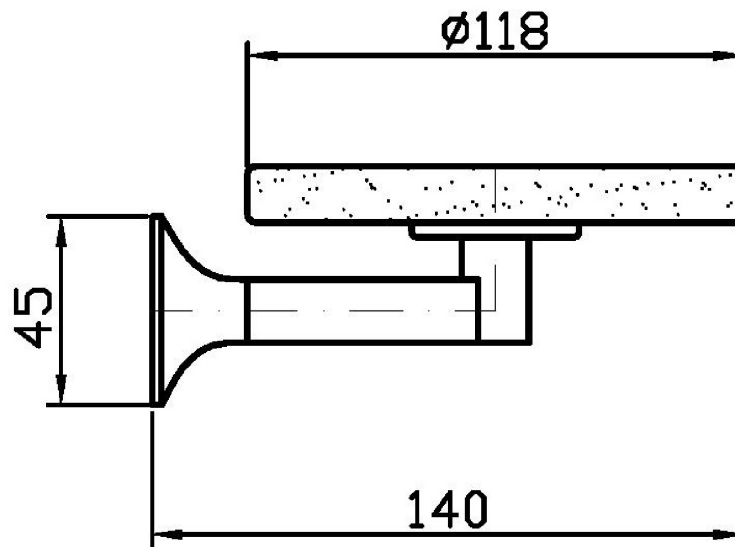

BELLAGIO

ZAC510

Porta sapone a muro. / Wall soap dish.

Porta sapone a muro con piattino in ceramica bianca.

Ceramic wall soap dish.

Finiture / Finishes

					
Cromo / Chrome	C8 Nickel Lucido / Polished Nickel	C40 Oro / Gold	C41 Oro spazzolato / Brushed Gold	P21 PVD brushed chocolate / PVD brushed chocolate	P31 Brushed PVD British gold / Brushed PVD British gold

BELLAGIO

ZAC510

Disegno Complessivo / Overall Drawing

Note / Notes

BELLAGIO

ZAC510**Pesi e Misure / Weights and Sizes**

Peso (Kg) Weight (lb)	0,49 (Kg)	1,08 (lb)
Volume test (dc3) - (in3)	4,25 (dc3)	259,35 (in3)
h (mm) - (in)	120,00 (mm)	4,72 (in)
L1 (mm) - (in)	165,00 (mm)	6,50 (in)
L2 (mm) - (in)	215,00 (mm)	8,46 (in)