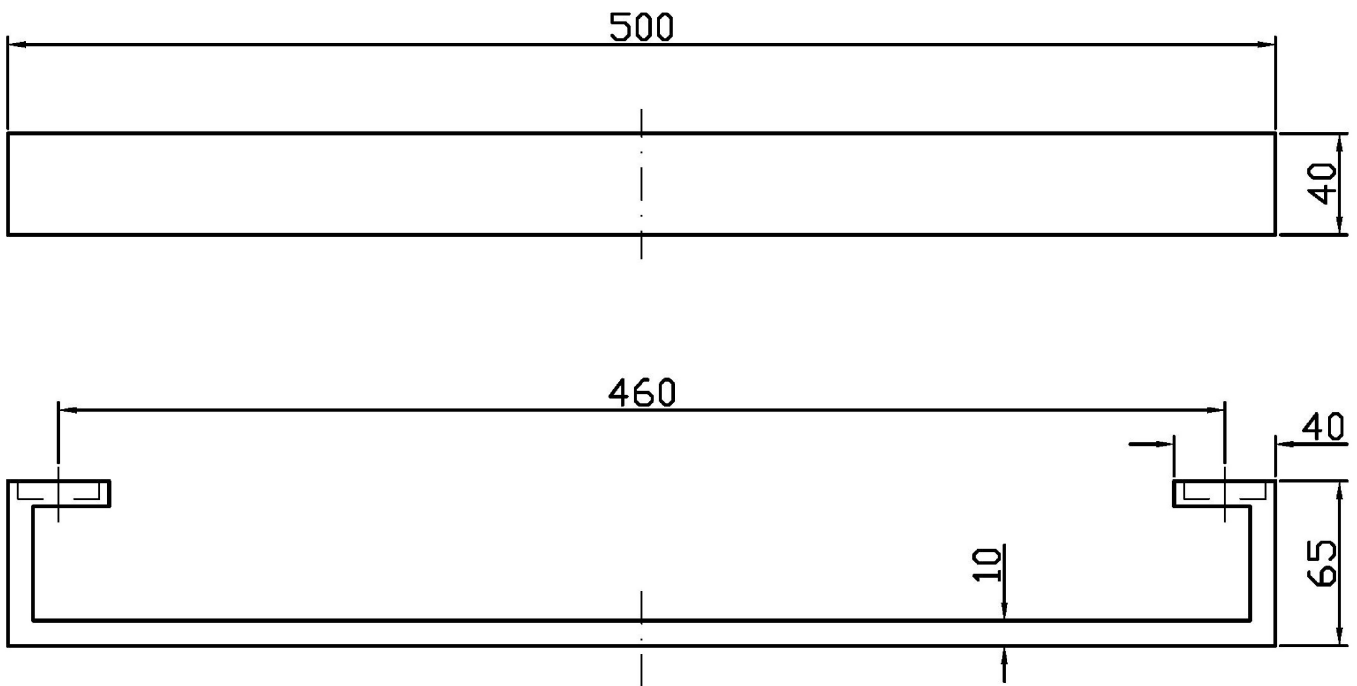

Marchio / Brand ZUCCHETTI

Classe / Class ACC

AGUABLU

ZAC422

Porta salviette. / Towel holder.

Porta salviette L. 500 mm.

Towel holder, length 500 mm.

Finiture / Finishes

ZAC422

Disegno Complessivo / Overall Drawing

Note / Notes

AGUABLU

ZAC422**Pesi e Misure / Weights and Sizes**

Peso (Kg) Weight (lb)	1,18 (Kg)	2,60 (lb)
Volume test (dc3) - (in3)	3,35 (dc3)	204,43 (in3)
h (mm) - (in)	55,00 (mm)	2,17 (in)
L1 (mm) - (in)	115,00 (mm)	4,53 (in)
L2 (mm) - (in)	530,00 (mm)	20,87 (in)