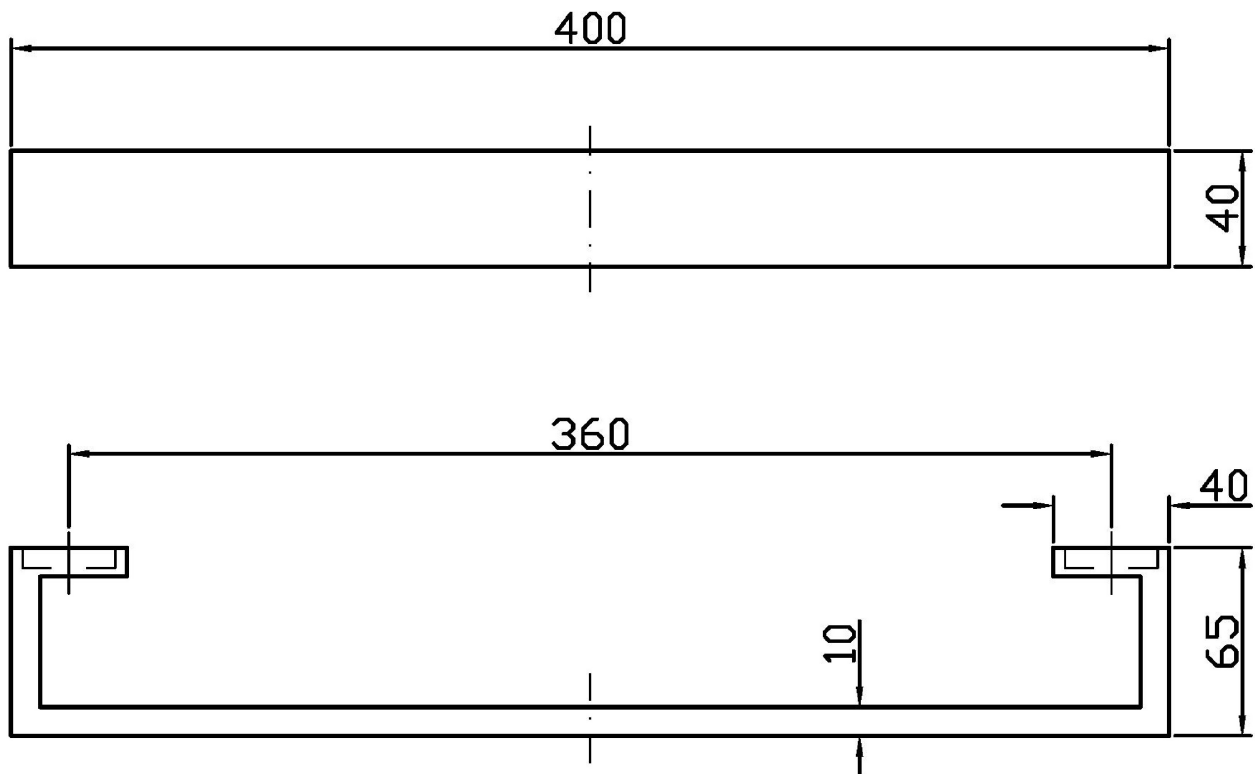

Marchio / Brand ZUCCHETTI

Classe / Class ACC

AGUABLU

ZAC421

Porta salviette. / Towel holder.

Porta salviette L. 400 mm.

Towel holder, length 400 mm.

Finiture / Finishes

ZAC421

Disegno Complessivo / Overall Drawing

Note / Notes

AGUABLU

ZAC421**Pesi e Misure / Weights and Sizes**

| | | |
|-------------------------------|---------------|----------------|
| Peso (Kg) Weight (lb) | 1,05 (Kg) | 2,31 (lb) |
| Volume test (dc3) - (in3) | 3,35 (dc3) | 204,43 (in3) |
| h (mm) - (in) | 55,00 (mm) | 2,17 (in) |
| L1 (mm) - (in) | 115,00 (mm) | 4,53 (in) |
| L2 (mm) - (in) | 530,00 (mm) | 20,87 (in) |