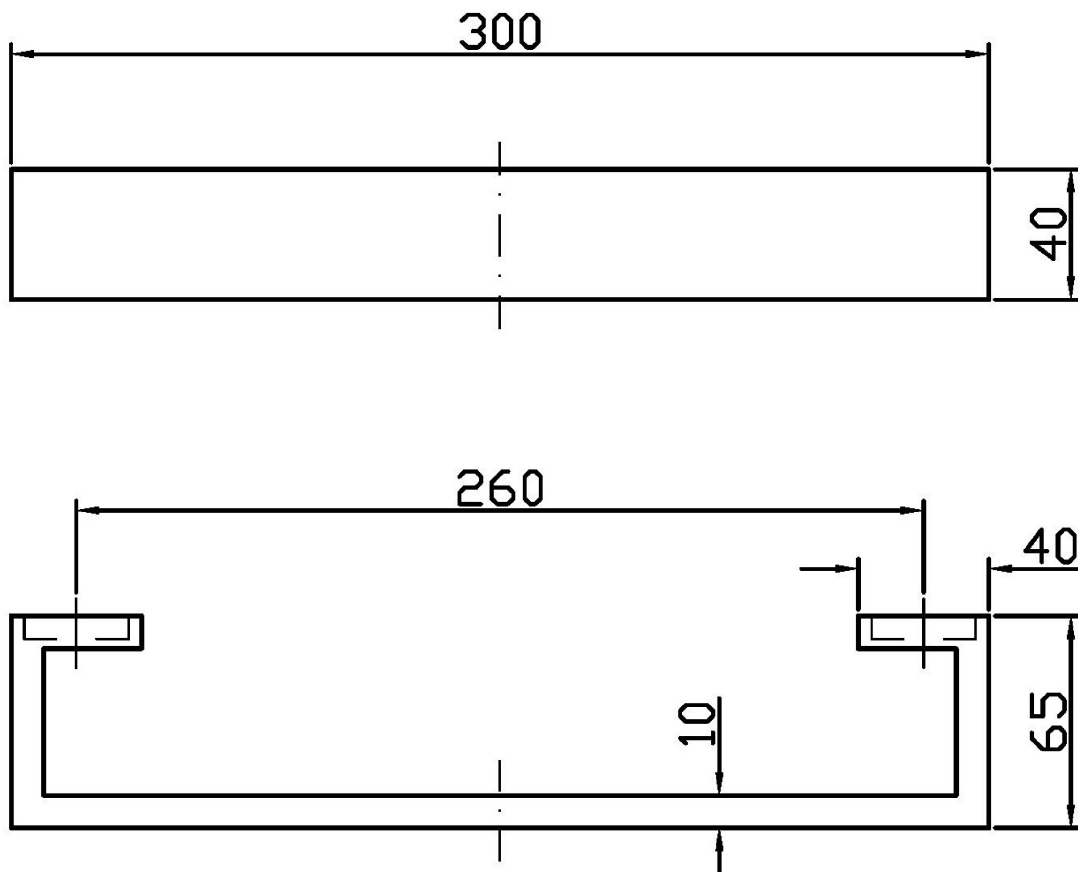

Marchio / Brand ZUCCHETTI

Classe / Class ACC

AGUABLU

ZAC420

Porta salviette. / Towel holder.

Porta salviette L. 300 mm.

Towel holder, length 300 mm.

Finiture / Finishes

ZAC420

Disegno Complessivo / Overall Drawing

Note / Notes

AGUABLU

ZAC420**Pesi e Misure / Weights and Sizes**

Peso (Kg) Weight (lb)	0,90 (Kg)	1,98 (lb)
Volume test (dc3) - (in3)	3,35 (dc3)	204,43 (in3)
h (mm) - (in)	55,00 (mm)	2,17 (in)
L1 (mm) - (in)	115,00 (mm)	4,53 (in)
L2 (mm) - (in)	530,00 (mm)	20,87 (in)