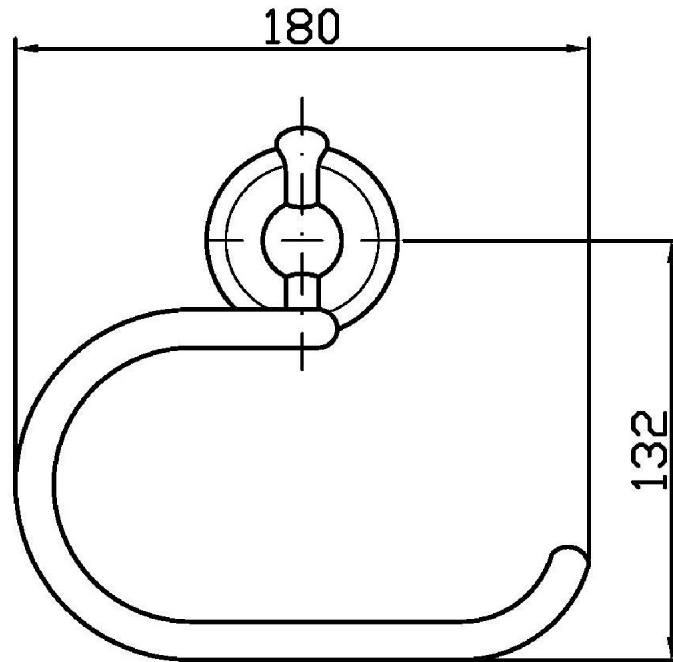

DELFI

ZAC230

Disegno Complessivo / Overall Drawing