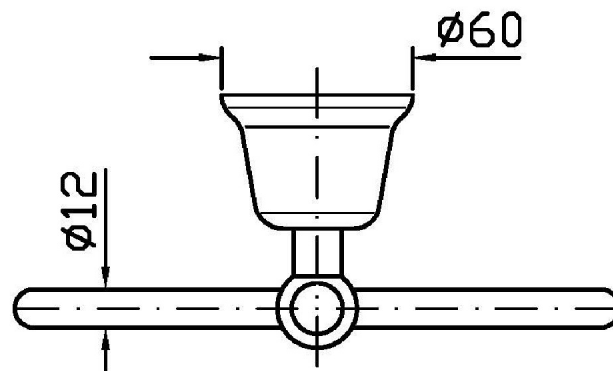

## DELFI

ZAC230

Disegno Complessivo / Overall Drawing

### Pesi e Misure / Weights and Sizes

Peso ( Kg ) Weight ( lb )	0,80 ( Kg )	1,76 ( lb )
Volume test ( dc3 ) - ( in3 )	4,42 ( dc3 )	269,72 ( in3 )
h ( mm ) - ( in )	120,00 ( mm )	4,72 ( in )
L1 ( mm ) - ( in )	160,00 ( mm )	6,30 ( in )
L2 ( mm ) - ( in )	230,00 ( mm )	9,06 ( in )