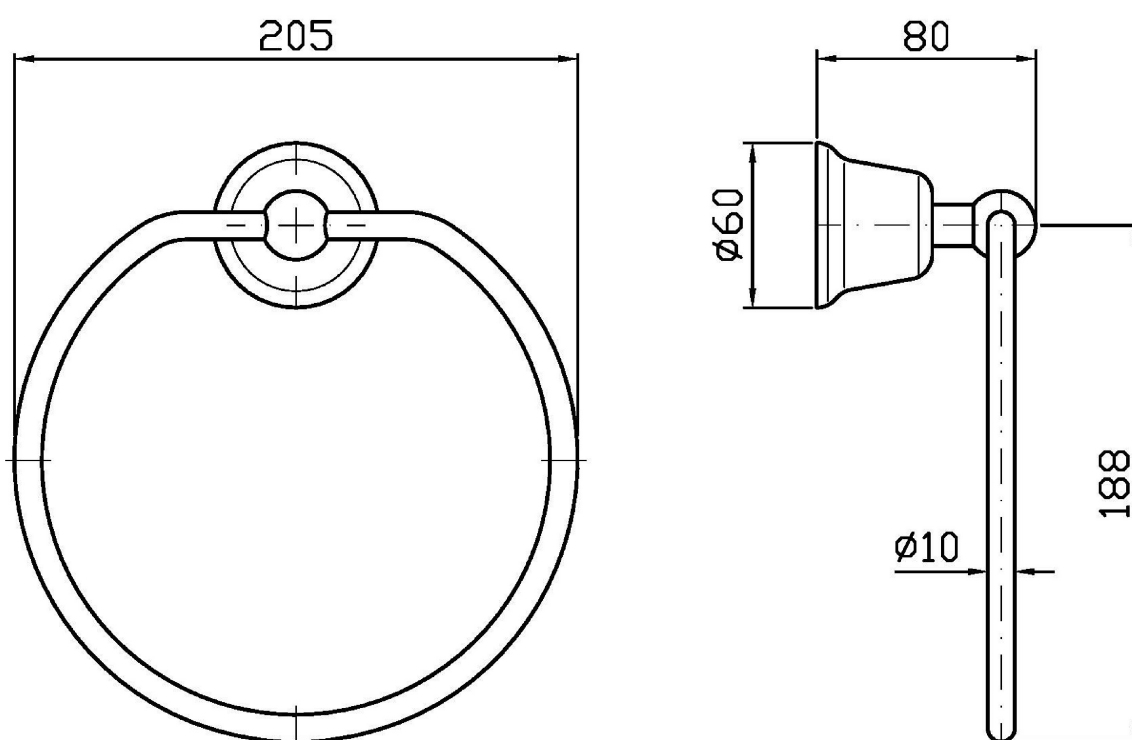

DELFI

ZAC225

Disegno Complessivo / Overall Drawing