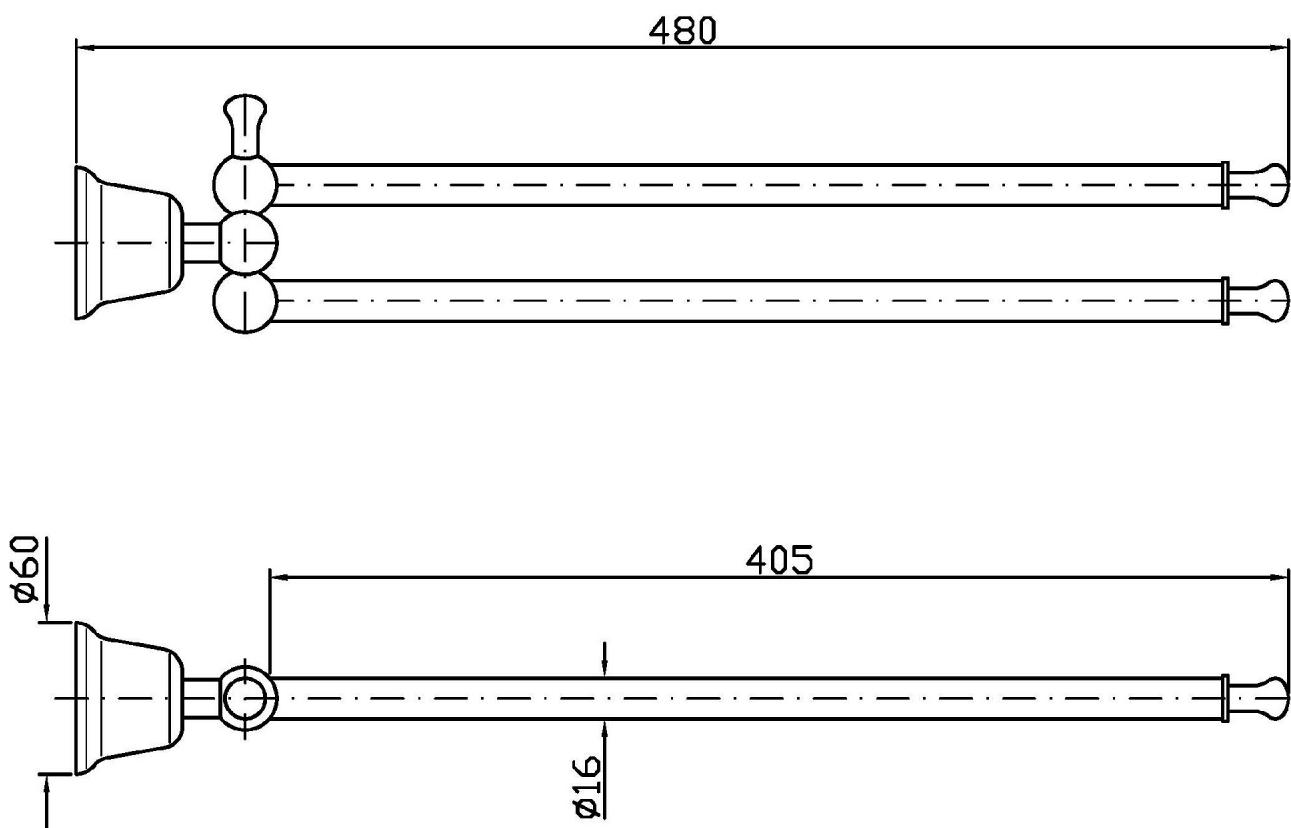

DELFI

ZAC224

Disegno Complessivo / Overall Drawing