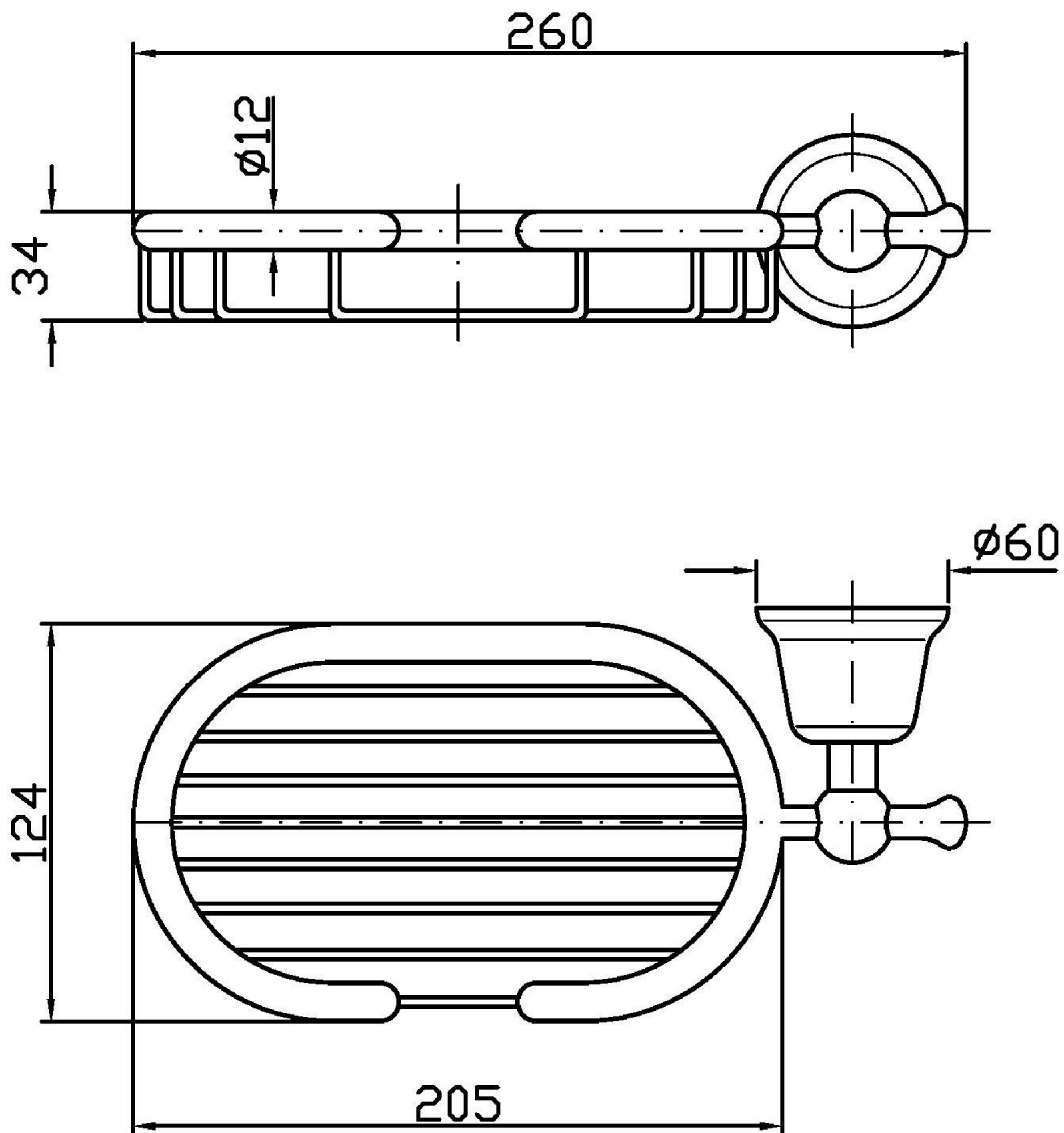

## DELFI

ZAC212

Porta spugna. / Wall sponge dish.

Porta spugna a muro.

Wall sponge dish.

## DELFI

ZAC212

Disegno Complessivo / Overall Drawing

### Pesi e Misure / Weights and Sizes

Peso ( Kg ) Weight ( lb )	1,13 ( Kg )	2,49 ( lb )
Volume test ( dc3 ) - ( in3 )	3,52 ( dc3 )	214,80 ( in3 )
h ( mm ) - ( in )	70,00 ( mm )	2,76 ( in )
L1 ( mm ) - ( in )	150,00 ( mm )	5,91 ( in )
L2 ( mm ) - ( in )	335,00 ( mm )	13,19 ( in )