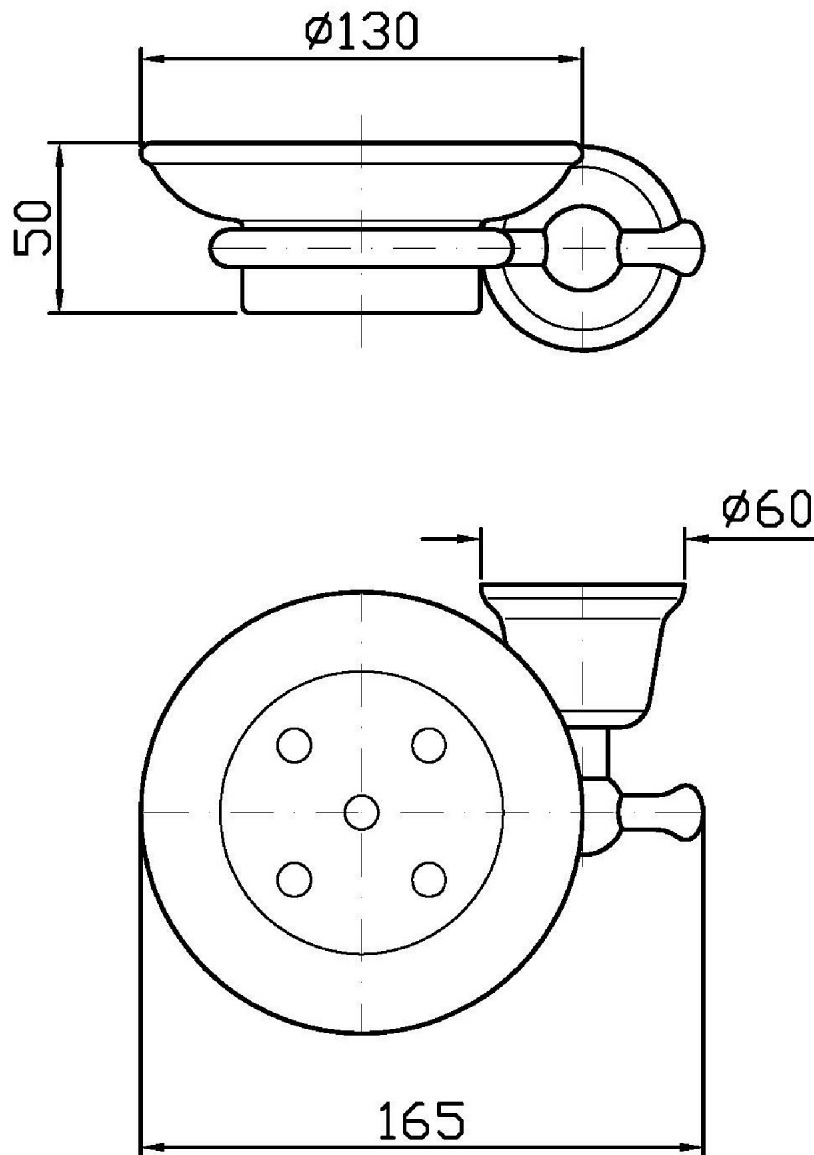

## DELFI

ZAC210

Porta sapone a muro. / Wall soap dish.

Porta sapone a muro, con piattino in ceramica bianca.

Ceramic wall soap dish.

## DELFI

ZAC210

Disegno Complessivo / Overall Drawing

### Pesi e Misure / Weights and Sizes

Peso ( Kg ) Weight ( lb )	0,98 ( Kg )	2,16 ( lb )
Volume test ( dc3 ) - ( in3 )	3,32 ( dc3 )	202,60 ( in3 )
h ( mm ) - ( in )	93,00 ( mm )	3,66 ( in )
L1 ( mm ) - ( in )	162,00 ( mm )	6,38 ( in )
L2 ( mm ) - ( in )	220,00 ( mm )	8,66 ( in )