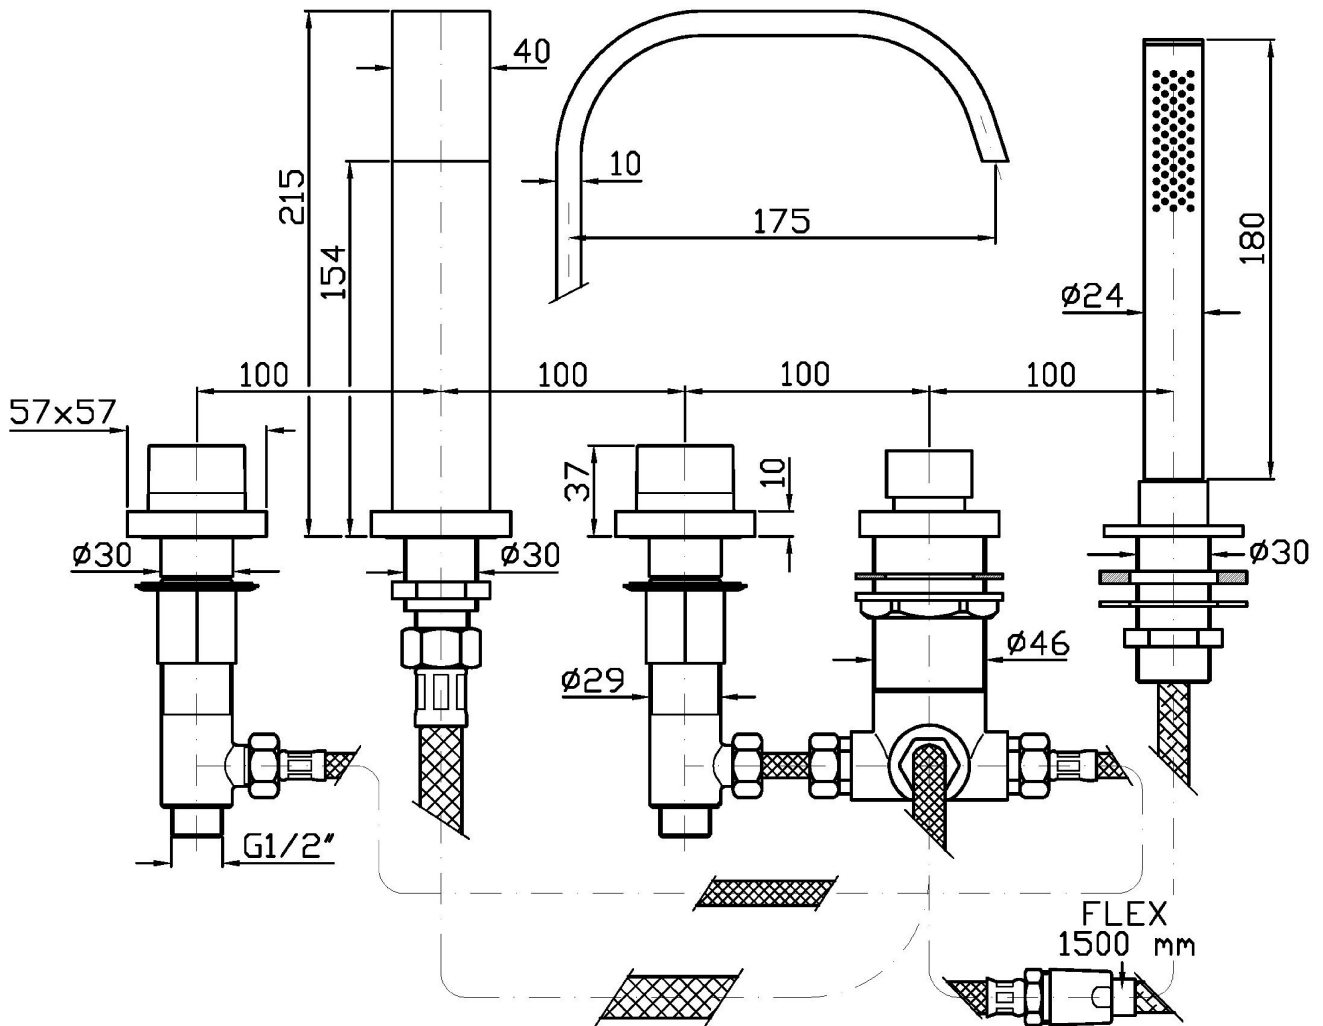

AGUABLU

ZA5470

Disegno Complessivo / Overall Drawing

Note / Notes