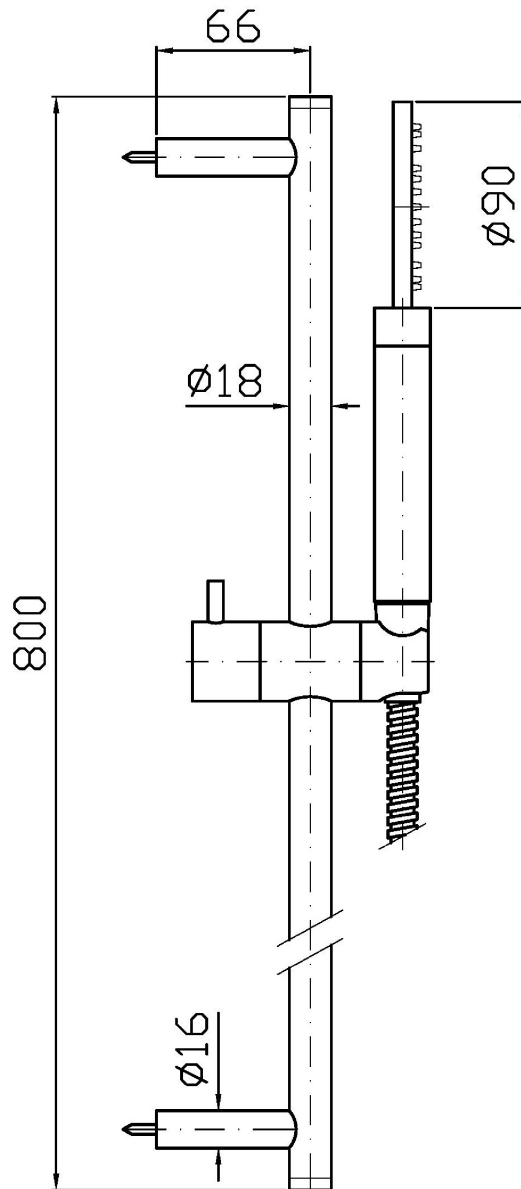

SHOWER

Z95230

Completo asta murale. / Complete slide rail.

Completo asta murale con barra da 800 mm, doccetta in ottone a getto fisso Z94300, flessibile da 1500 mm.
Water Saving - portata d'acqua uguale o inferiore a 9 l/min.

Complete slide rail length 800 mm, brass handshower Z94300 simple jet, 1500 mm flexible hose.
Water Saving - water flow rate of 9 l/min or less.

Finiture / Finishes

	 C3	 C8	 C50	 C51	 N6	 L5
Cromo / Chrome	Nickel Spazzolato / Brushed Nickel	Nickel Lucido / Polished Nickel	Metal Black / Metal Black	Metal Black spazzolato / Brushed Metal Black	Nero opaco / Matt black	Blu mediterraneo / Mediterranean blu
	 P31	 P41	 P81	 P91		
PVD brushed chocolate / PVD brushed chocolate	Brushed PVD British gold / Brushed PVD British gold	PVD Oro Spazzolato / PVD Brushed Gold	Brushed total black PVD / Brushed total black PVD	Brushed PVD Copper / Brushed PVD Copper		

SHOWER

Z95230

Disegno Complessivo / Overall Drawing

Note / Notes

SHOWER

Z95230

Portate / Flowrates (lt/min)

PRESSIONE PRESSURE	1 BAR	2 BAR	3 BAR	4 BAR	5 BAR
DOCCETTA HANDSHOWER	3,7	5,4	6,5	7,1	7,8
P1					
P2					
P3					
P4					
P5					

SHOWER

Z95230

Pesi e Misure / Weights and Sizes

Peso (Kg) Weight (lb)	1,50 (Kg)	3,31 (lb)
Volume test (dc3) - (in3)	12,29 (dc3)	749,98 (in3)
h (mm) - (in)	95,00 (mm)	3,74 (in)
L1 (mm) - (in)	155,00 (mm)	6,10 (in)
L2 (mm) - (in)	835,00 (mm)	32,87 (in)