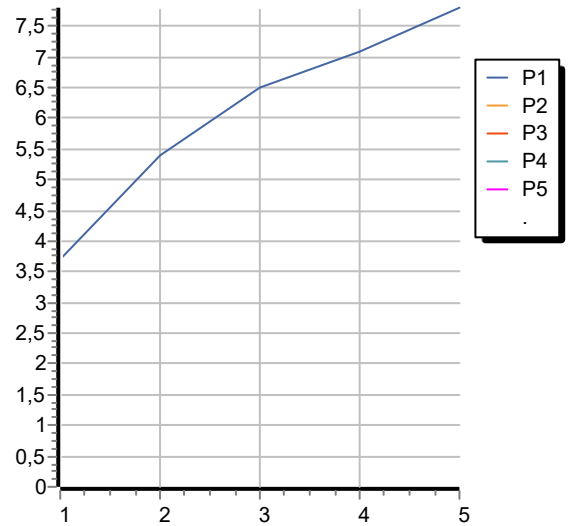

SHOWER

Z95230

Completo asta murale. / Complete slide rail.

Completo asta murale con barra da 800 mm, doccetta in ottone a getto fisso Z94300, flessibile da 1500 mm.
Water Saving - portata d'acqua uguale o inferiore a 9 l/min.

Complete slide rail length 800 mm, brass handshower Z94300 simple jet, 1500 mm flexible hose.
Water Saving - water flow rate of 9 l/min or less.

Finiture / Finishes

	 C3	 C8	 C50	 C51	 N6	 L5
Cromo / Chrome	Nickel Spazzolato / Brushed Nickel	Nickel Lucido / Polished Nickel	Metal Black / Metal Black	Metal Black spazzolato / Brushed Metal Black	Nero opaco / Matt black	Blu mediterraneo / Mediterranean blu
	 P31	 P41	 P81	 P91		
PVD brushed chocolate / PVD brushed chocolate	Brushed PVD British gold / Brushed PVD British gold	PVD Oro Spazzolato / PVD Brushed Gold	Brushed total black PVD / Brushed total black PVD	Brushed PVD Copper / Brushed PVD Copper		

SHOWER

Z95230

Disegno Complessivo / Overall Drawing

Note / Notes

SHOWER

Z95230

Portate / Flowrates (lt/min)

PRESSIONE PRESSURE	1 BAR	2 BAR	3 BAR	4 BAR	5 BAR
DOCCETTA HANDSHOWER	3,7	5,4	6,5	7,1	7,8
P1					
P2					
P3					
P4					
P5					

SHOWER

Z95230

Pesi e Misure / Weights and Sizes

Peso (Kg) Weight (lb)	1,50 (Kg)	3,31 (lb)
Volume test (dc3) - (in3)	12,29 (dc3)	749,98 (in3)
h (mm) - (in)	95,00 (mm)	3,74 (in)
L1 (mm) - (in)	155,00 (mm)	6,10 (in)
L2 (mm) - (in)	835,00 (mm)	32,87 (in)