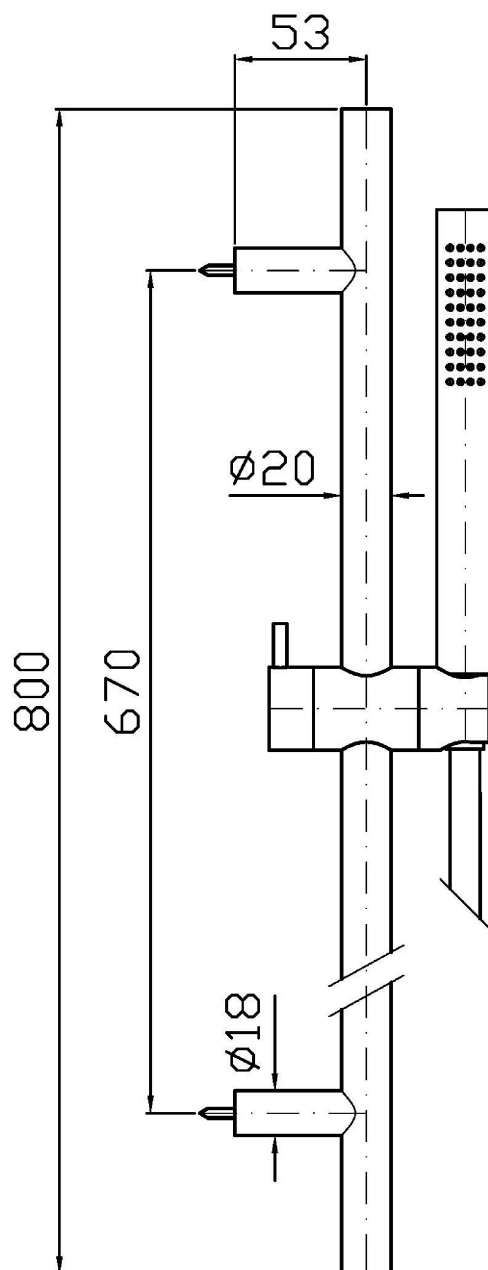

SHOWER

Z95217.X

Completo asta murale. / Complete slide rail.

Completo asta murale in acciaio inox, con barra da 800 mm, doccetta Z94249.X, flessibile Z94120.X in PVC da 1500 mm.

Water Saving - portata d'acqua uguale o inferiore a 9 l/min.

Complete slide rail in stainless steel, length 800 mm, handshower Z94249.X, 1500 mm Z94120.X PVC flexible hose.

Water Saving - water flow rate of 9 l/min or less.

Finiture / Finishes

 X	 XP21	 XP31	 XP41	 XP81	 XP91
Acciaio inox spazzolato / Brushed stainless steel	Brushed PVD chocolate / Brushed PVD chocolate	Brushed PVD British gold / Brushed PVD British gold	Brushed PVD gold / Brushed PVD gold	PVD Brushed Total Black / PVD Brushed Total Black	Brushed PVD copper / Brushed PVD copper

SHOWER

Z95217.X

Disegno Complessivo / Overall Drawing

SHOWER

Z95217.X

Portate / Flowrates (lt/min)

PRESSIONE PRESSURE	1 BAR	2 BAR	3 BAR	4 BAR	5 BAR
P1 DOCCETTA HANDSHOWER	3,4	4,3	4,8	5,2	5,5
P2					
P3					
P4					
P5					

SHOWER

Z95217.X

Pesi e Misure / Weights and Sizes

Peso (Kg) Weight (lb)	1,30 (Kg)	2,87 (lb)
Volume test (dc3) - (in3)	15,00 (dc3)	915,36 (in3)
h (mm) - (in)	90,00 (mm)	3,54 (in)
L1 (mm) - (in)	180,00 (mm)	7,09 (in)
L2 (mm) - (in)	935,00 (mm)	36,81 (in)