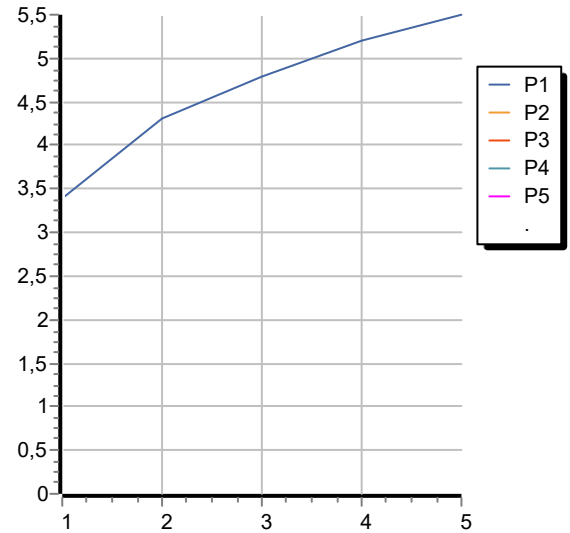

SHOWER

Z95217.X

Completo asta murale. / Complete slide rail.

Completo asta murale in acciaio inox, con barra da 800 mm, doccetta Z94249.X, flessibile Z94120.X in PVC da 1500 mm.

Water Saving - portata d'acqua uguale o inferiore a 9 l/min.

Complete slide rail in stainless steel, length 800 mm, handshower Z94249.X, 1500 mm Z94120.X PVC flexible hose.

Water Saving - water flow rate of 9 l/min or less.

Finiture / Finishes

 X	 XP21	 XP31	 XP41	 XP81	 XP91
Acciaio inox spazzolato / Brushed stainless steel	Brushed PVD chocolate / Brushed PVD chocolate	Brushed PVD British gold / Brushed PVD British gold	Brushed PVD gold / Brushed PVD gold	PVD Brushed Total Black / PVD Brushed Total Black	Brushed PVD copper / Brushed PVD copper

SHOWER

Z95217.X

Disegno Complessivo / Overall Drawing

SHOWER

Z95217.X

Portate / Flowrates (lt/min)

PRESSIONE PRESSURE	1 BAR	2 BAR	3 BAR	4 BAR	5 BAR
P1 DOCCETTA HANDSHOWER	3,4	4,3	4,8	5,2	5,5
P2					
P3					
P4					
P5					

SHOWER

Z95217.X

Pesi e Misure / Weights and Sizes

Peso (Kg) Weight (lb)	1,30 (Kg)	2,87 (lb)
Volume test (dc3) - (in3)	15,00 (dc3)	915,36 (in3)
h (mm) - (in)	90,00 (mm)	3,54 (in)
L1 (mm) - (in)	180,00 (mm)	7,09 (in)
L2 (mm) - (in)	935,00 (mm)	36,81 (in)